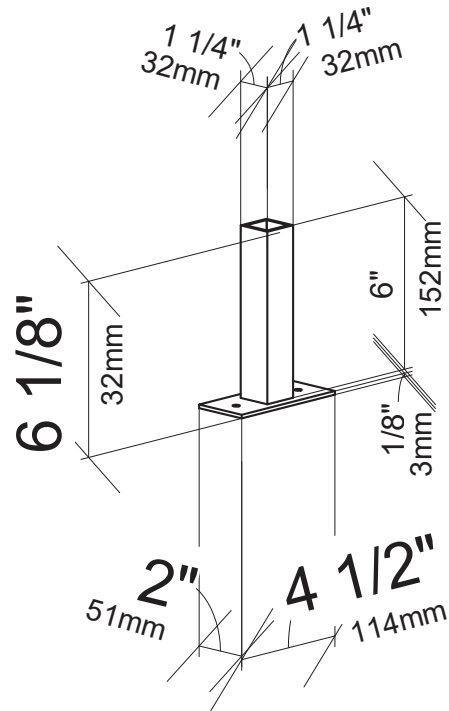

Evolution Wine Wall Post

Spec Sheet for (WW-FCP) Wine Rack Post

Mounting Base (2 per Post)

IMPORTANT

Cut Post to fit ceiling height on site.
 If mounting bases are separate, top mounting base can telescope 2" for a max height of 122".