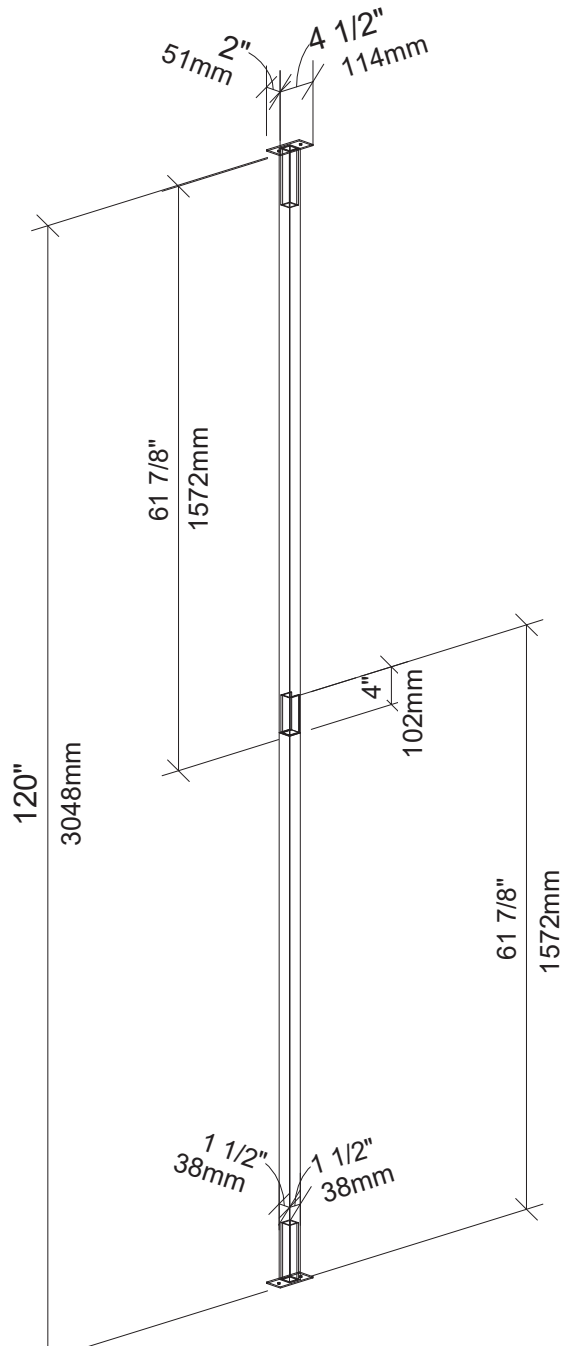

Evolution Wine Wall Post

Spec Sheet for (WW-FCP) Wine Rack Post

Mounting Base (2 per Post)

IMPORTANT

Cut Post to fit ceiling height on site.
 If mounting bases are separate, top mounting base can telescope 2" for a max height of 122".