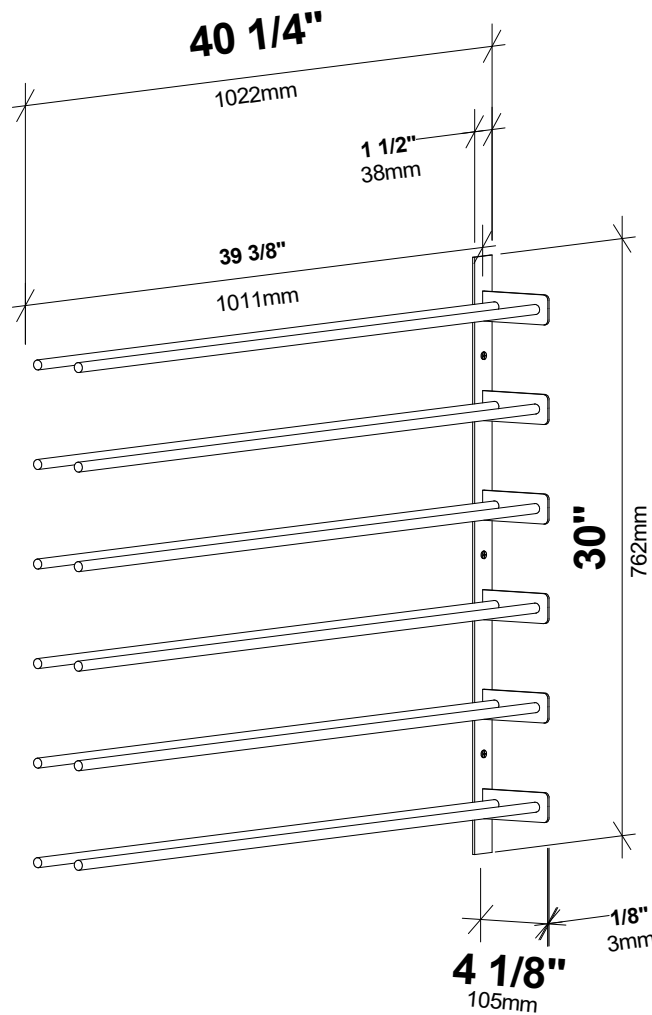

Evolution Wine Wall 30 3C Extension

Spec Sheet for WW-EX301 (18-bottle extension, additional purchase required)

VINTAGEVIEW®
MOVING WINE STORAGE FORWARD

4690 Joliet St., Denver, CO 80239 | phone: 866.650.1500 | fax: 866.650.1501 | VintageView.com