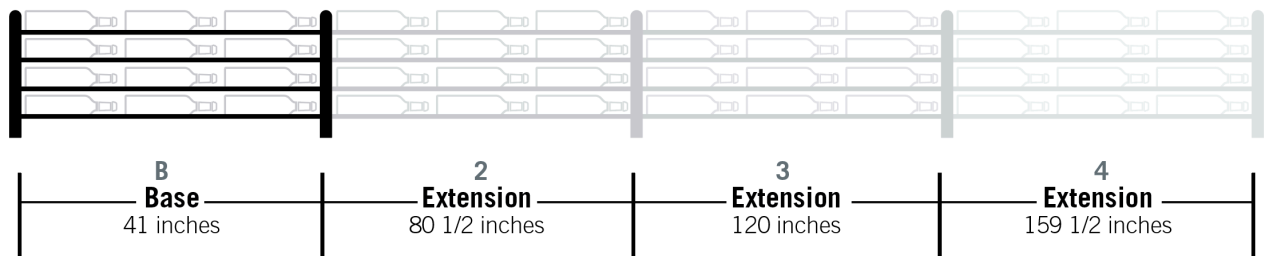

Evolution Wine Wall 30 3C Extension

Spec Sheet for WW-EX301 (18-bottle extension, additional purchase required)

VINTAGEVIEW®
MOVING WINE STORAGE FORWARD

4690 Joliet St., Denver, CO 80239 | phone: 866.650.1500 | fax: 866.650.1501 | VintageView.com