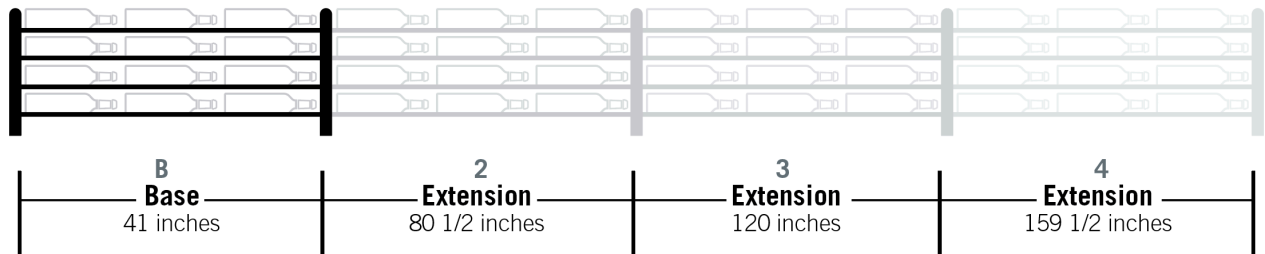

Evolution Wine Wall 15 3C Extension

Spec Sheet for WW-EX152 (18-bottle extension, additional purchase required)

VINTAGEVIEW®
MOVING WINE STORAGE FORWARD

4690 Joliet St., Denver, CO 80239 | phone: 866.650.1500 | fax: 866.650.1501 | VintageView.com