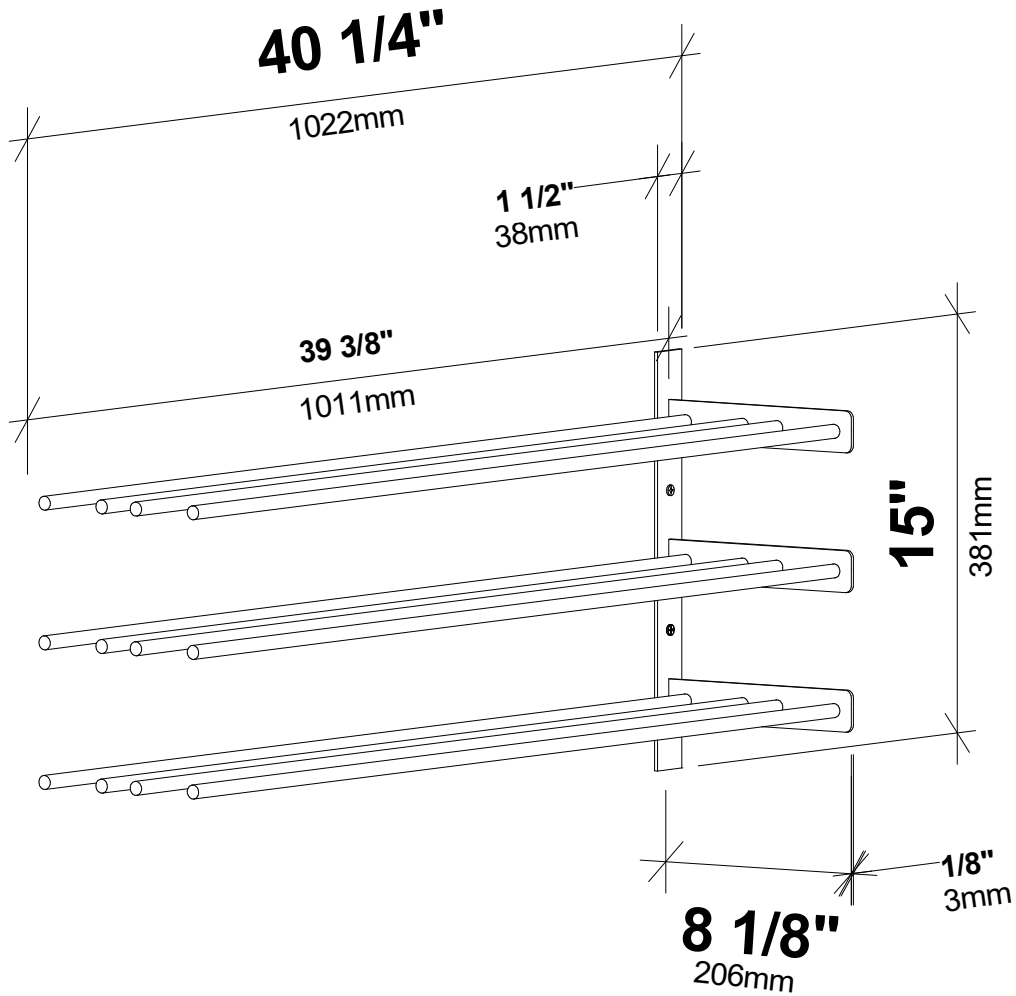

Evolution Wine Wall 15 3C Extension

Spec Sheet for WW-EX152 (18-bottle extension, additional purchase required)

VINTAGEVIEW®
MOVING WINE STORAGE FORWARD

4690 Joliet St., Denver, CO 80239 | phone: 866.650.1500 | fax: 866.650.1501 | VintageView.com