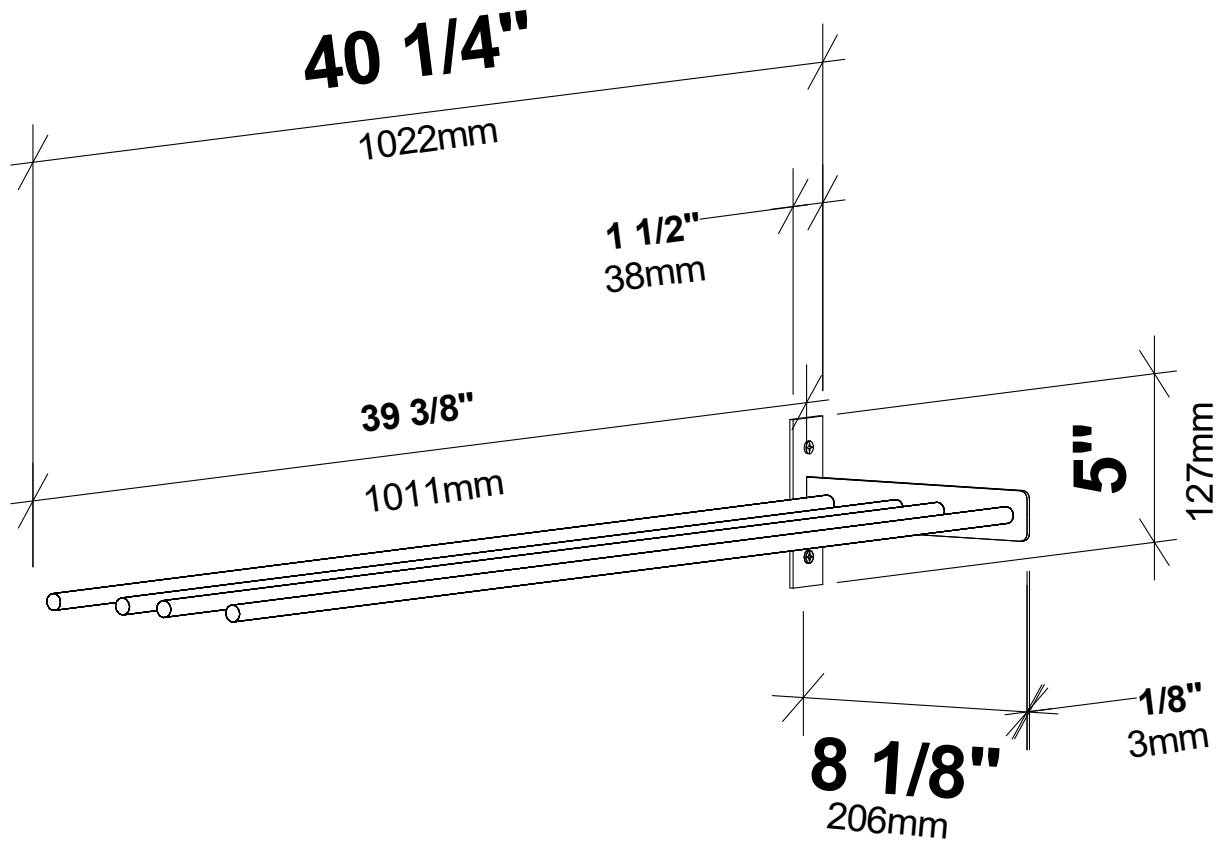

Evolution Wine Wall 5 3C Extension

Spec Sheet for WW-EX052 (6-bottle extension, additional purchase required)

VINTAGEVIEW®
MOVING WINE STORAGE FORWARD

4690 Joliet St., Denver, CO 80239 | phone: 866.650.1500 | fax: 866.650.1501 | VintageView.com