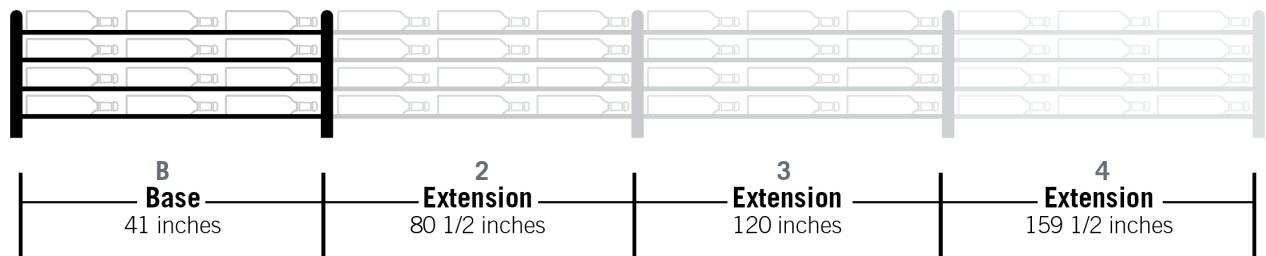

Evolution Wine Wall 5 3C Extension

Spec Sheet for WW-EX052 (6-bottle extension, additional purchase required)

VINTAGEVIEW®
MOVING WINE STORAGE FORWARD

4690 Joliet St., Denver, CO 80239 | phone: 866.650.1500 | fax: 866.650.1501 | VintageView.com