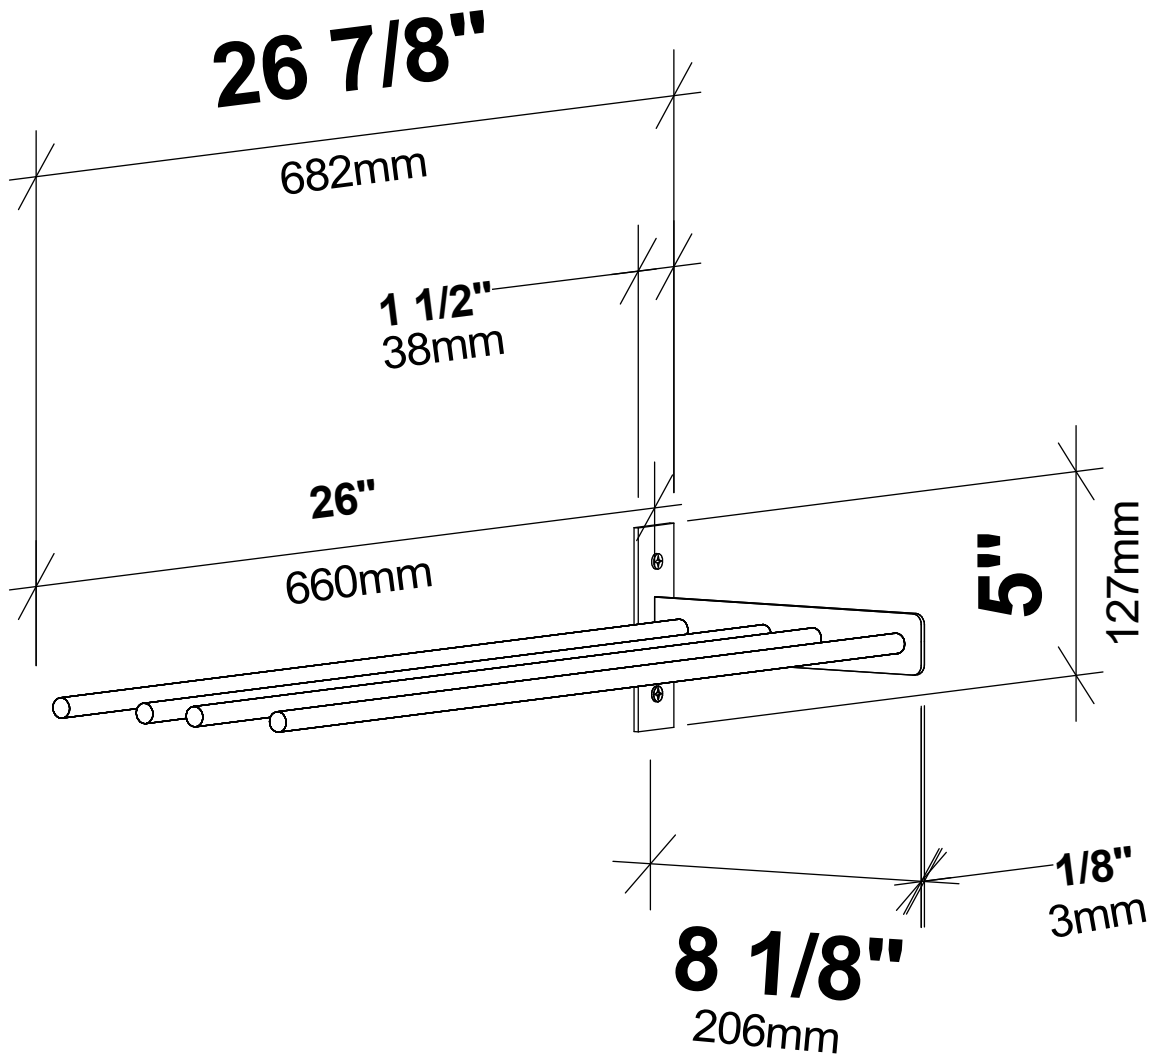

Evolution Wine Wall 5 2C Extension

Spec Sheet for WW-EX052-2C (4-bottle extension, additional purchase required)

VINTAGEVIEW®
MOVING WINE STORAGE FORWARD

4690 Joliet St., Denver, CO 80239 | phone: 866.650.1500 | fax: 866.650.1501 | VintageView.com