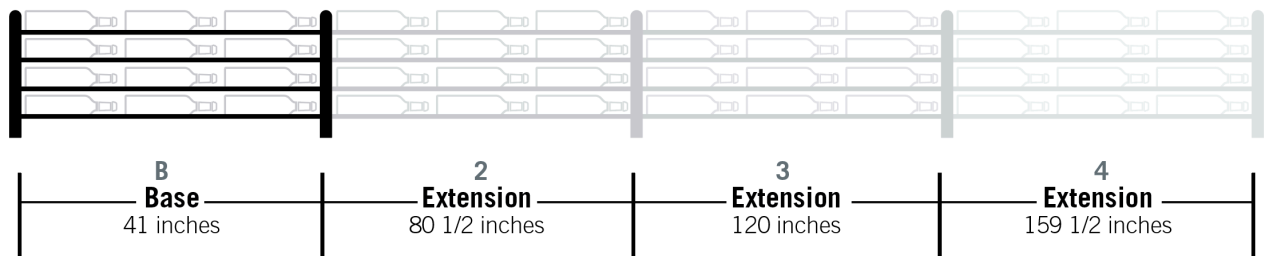

Evolution Wine Wall 5 3C Extension

Spec Sheet for WW-EX051 (3-bottle extension, additional purchase required)

VINTAGEVIEW®
MOVING WINE STORAGE FORWARD

4690 Joliet St., Denver, CO 80239 | phone: 866.650.1500 | fax: 866.650.1501 | VintageView.com