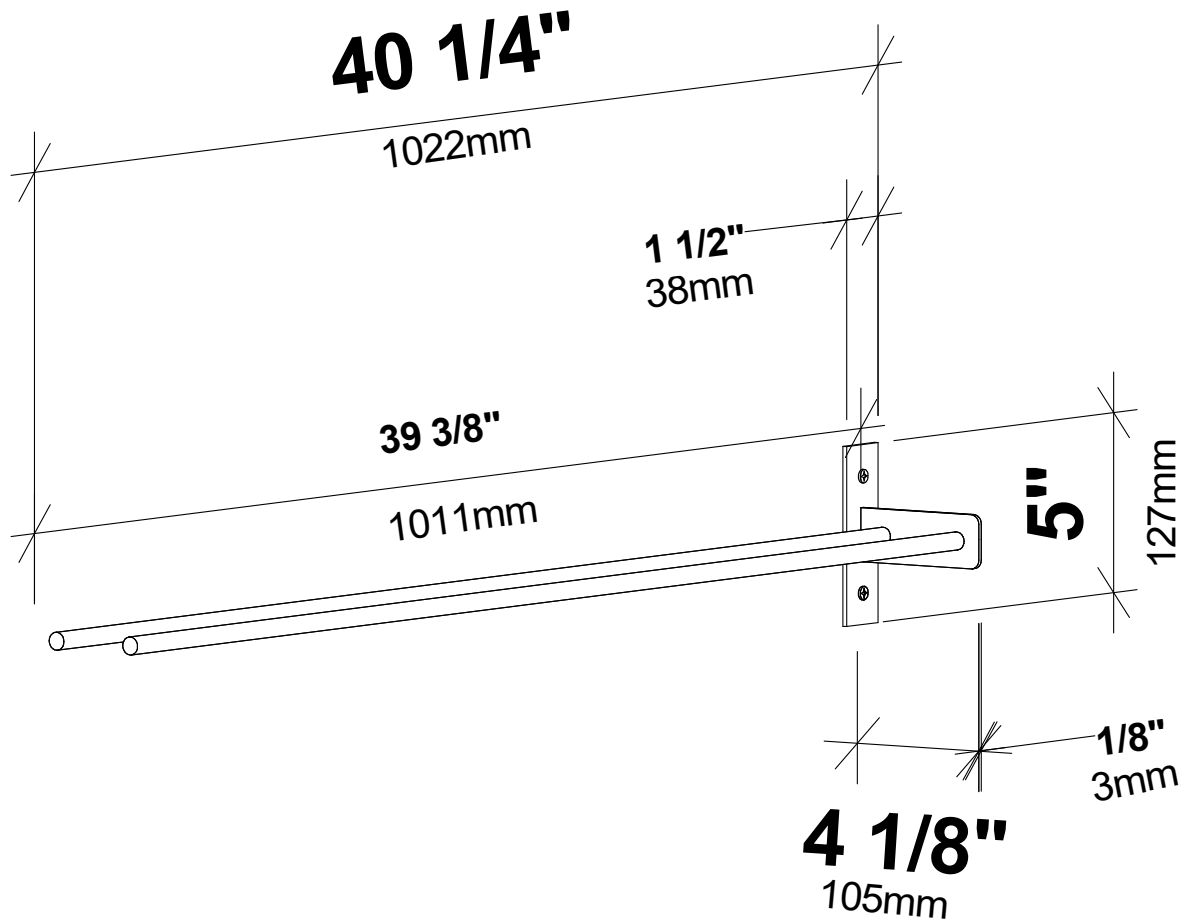

Evolution Wine Wall 5 3C Extension

Spec Sheet for WW-EX051 (3-bottle extension, additional purchase required)

VINTAGEVIEW®
MOVING WINE STORAGE FORWARD

4690 Joliet St., Denver, CO 80239 | phone: 866.650.1500 | fax: 866.650.1501 | VintageView.com