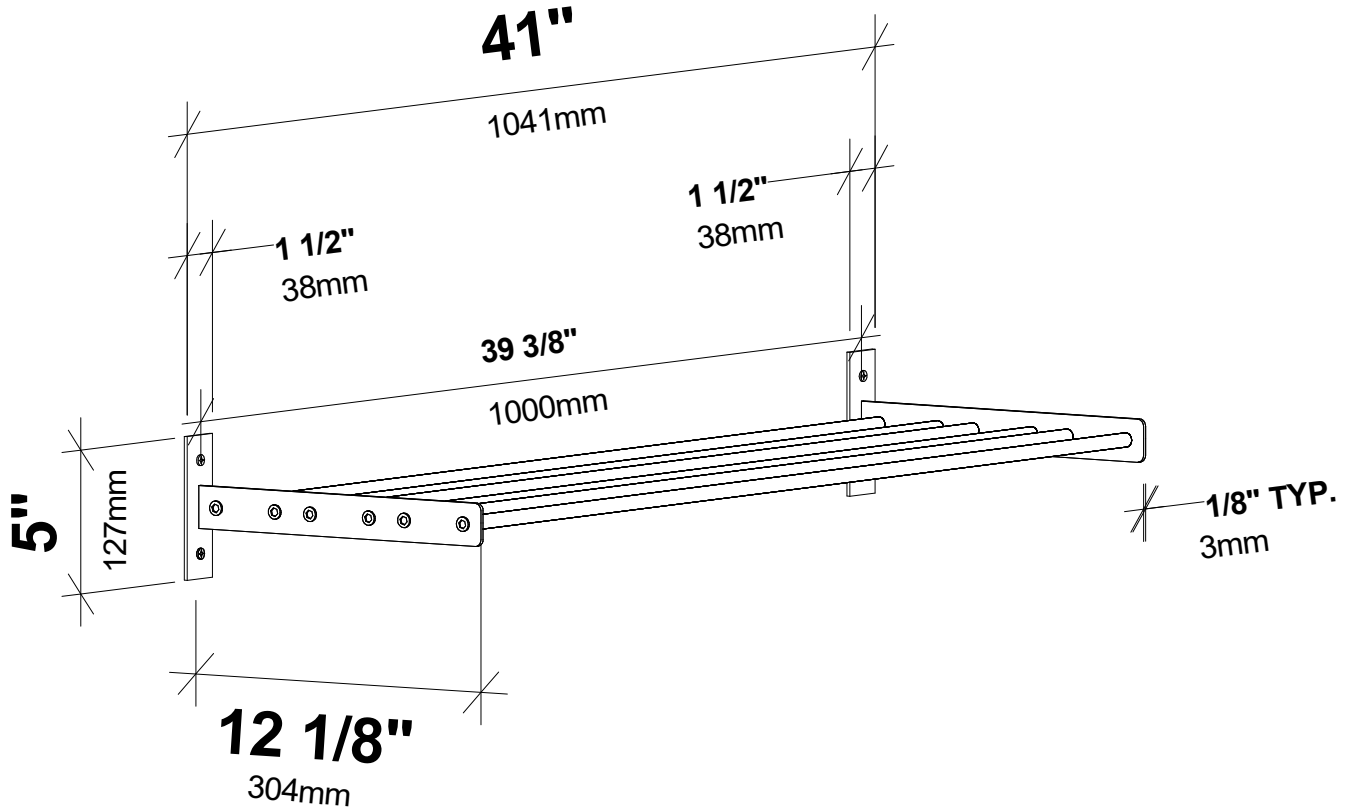

# Evolution Wine Wall 5 3C

Spec Sheet for WW-053 (3-bottle wine rack)

VINTAGEVIEW®  
MOVING WINE STORAGE FORWARD

4690 Joliet St., Denver, CO 80239 | phone: 866.650.1500 | fax: 866.650.1501 | [VintageView.com](http://VintageView.com)