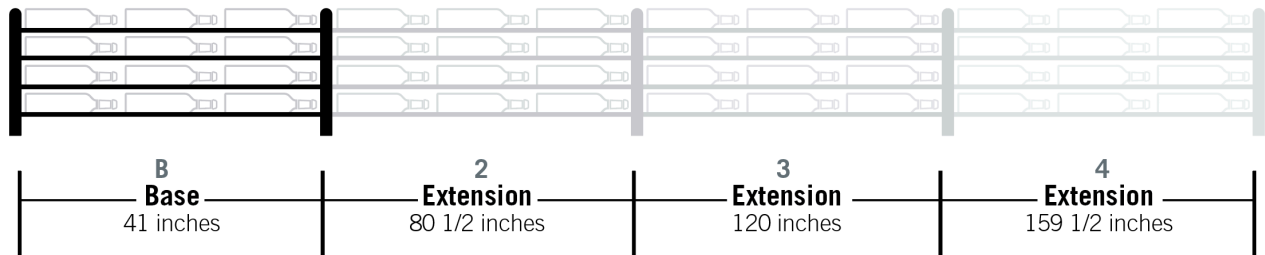

# Evolution Wine Wall 5 3C

Spec Sheet for WW-053 (3-bottle wine rack)

VINTAGEVIEW®  
MOVING WINE STORAGE FORWARD

4690 Joliet St., Denver, CO 80239 | phone: 866.650.1500 | fax: 866.650.1501 | [VintageView.com](http://VintageView.com)