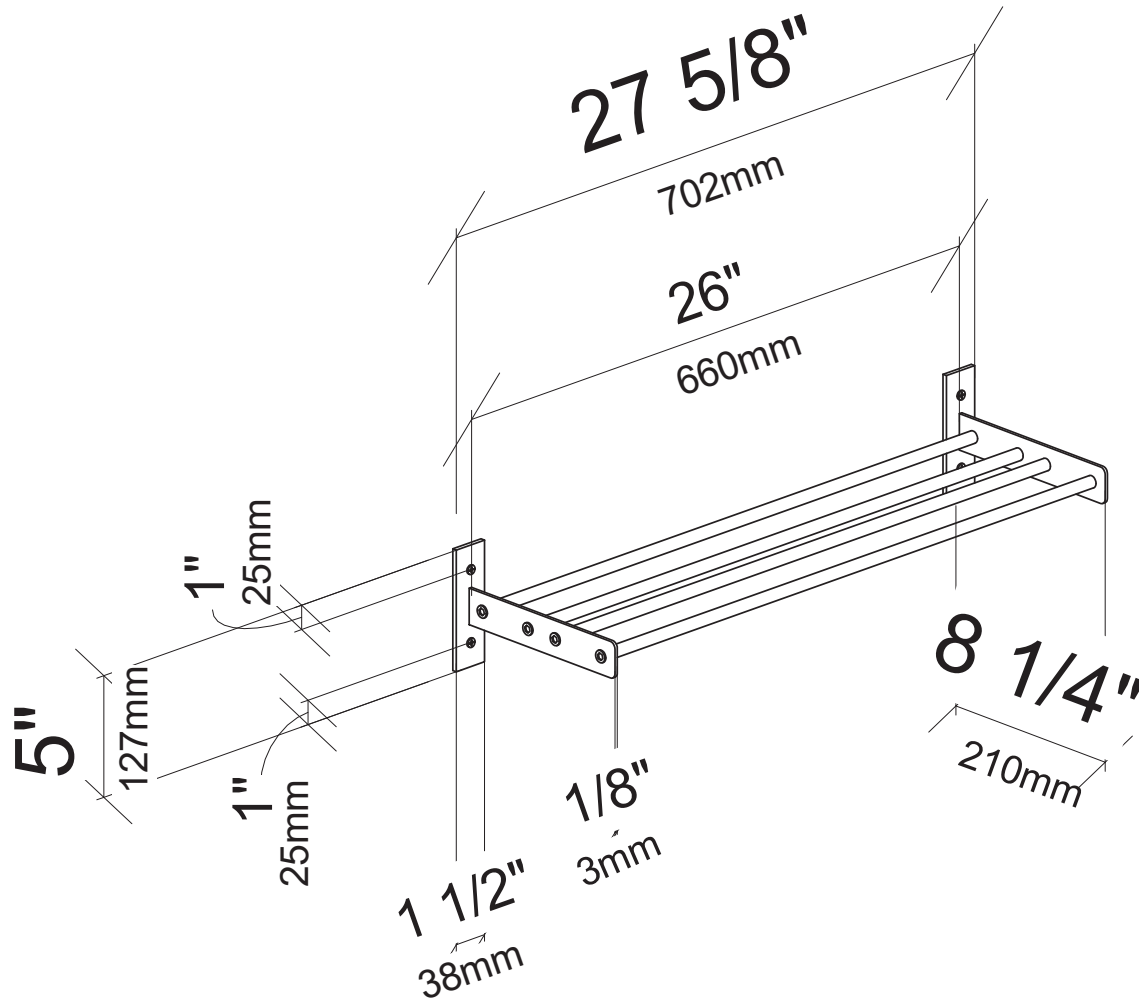

Evolution Wine Wall 5 2C

Spec Sheet for WW-052-2C (4-bottle wine rack)

VINTAGEVIEW®
MOVING WINE STORAGE FORWARD

4690 Joliet St., Denver, CO 80239 | phone: 866.650.1500 | fax: 866.650.1501 | VintageView.com