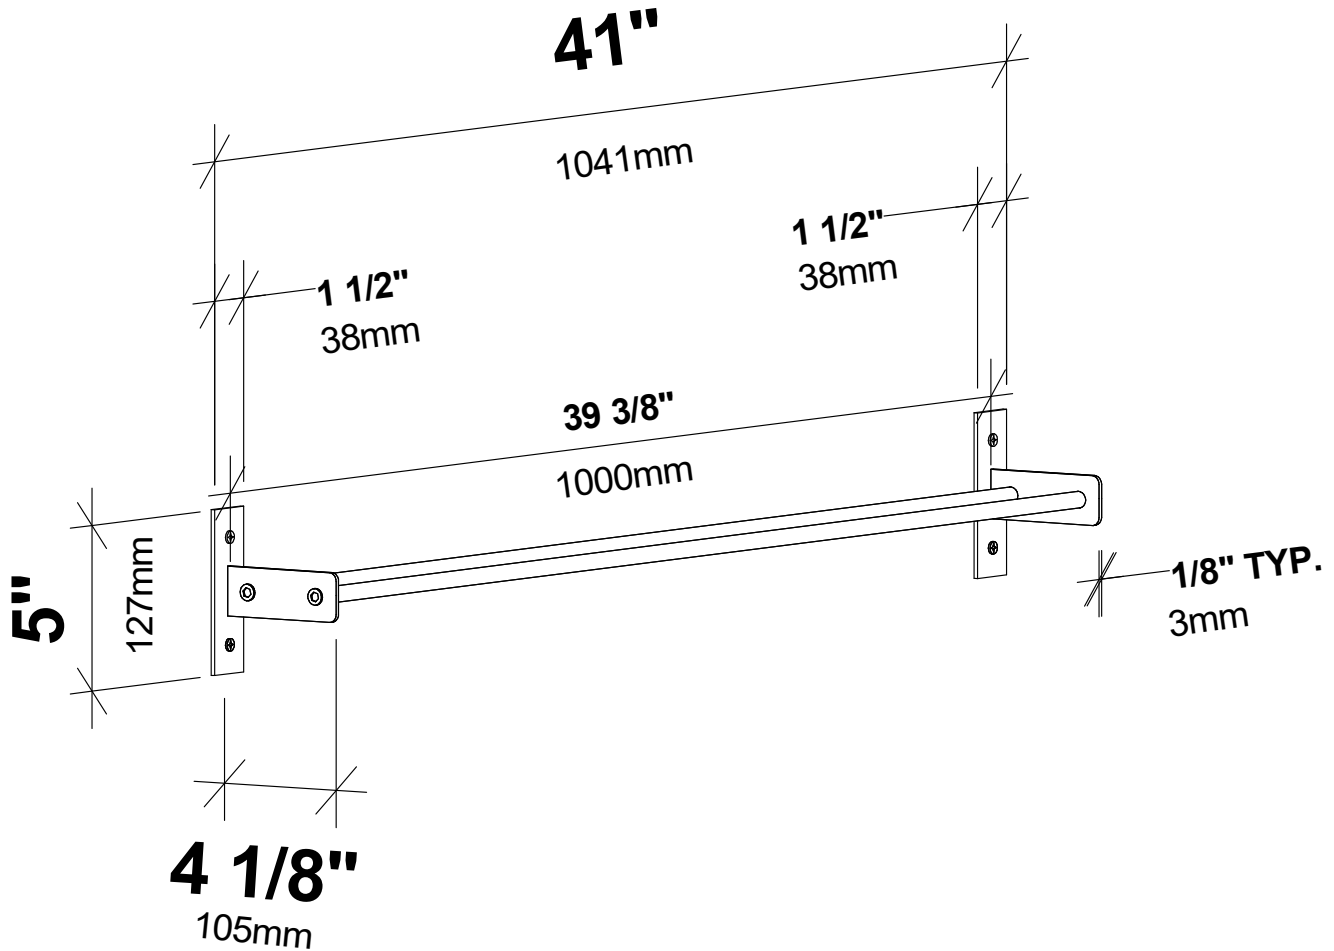

Evolution Wine Wall 5 3C

Spec Sheet for WW-051 (3-bottle wine rack)

VINTAGEVIEW®
MOVING WINE STORAGE FORWARD

4690 Joliet St., Denver, CO 80239 | phone: 866.650.1500 | fax: 866.650.1501 | VintageView.com

For product warranty information, please visit vintageview.com/warranty