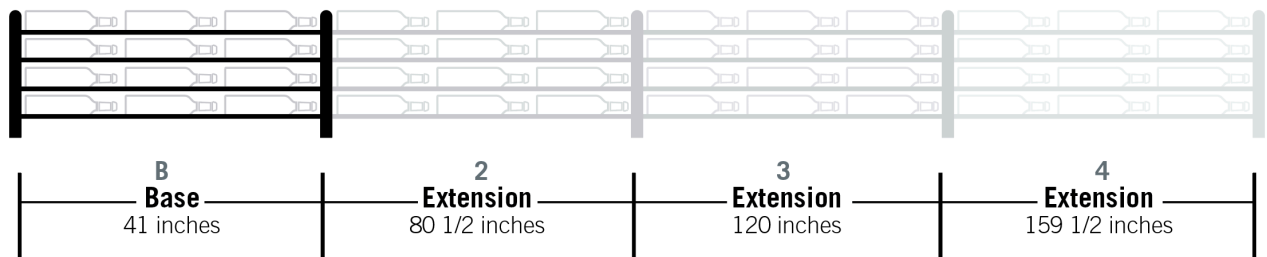

Evolution Wine Wall 5 3C

Spec Sheet for WW-051 (3-bottle wine rack)

VINTAGEVIEW®
MOVING WINE STORAGE FORWARD

4690 Joliet St., Denver, CO 80239 | phone: 866.650.1500 | fax: 866.650.1501 | VintageView.com

For product warranty information, please visit vintageview.com/warranty