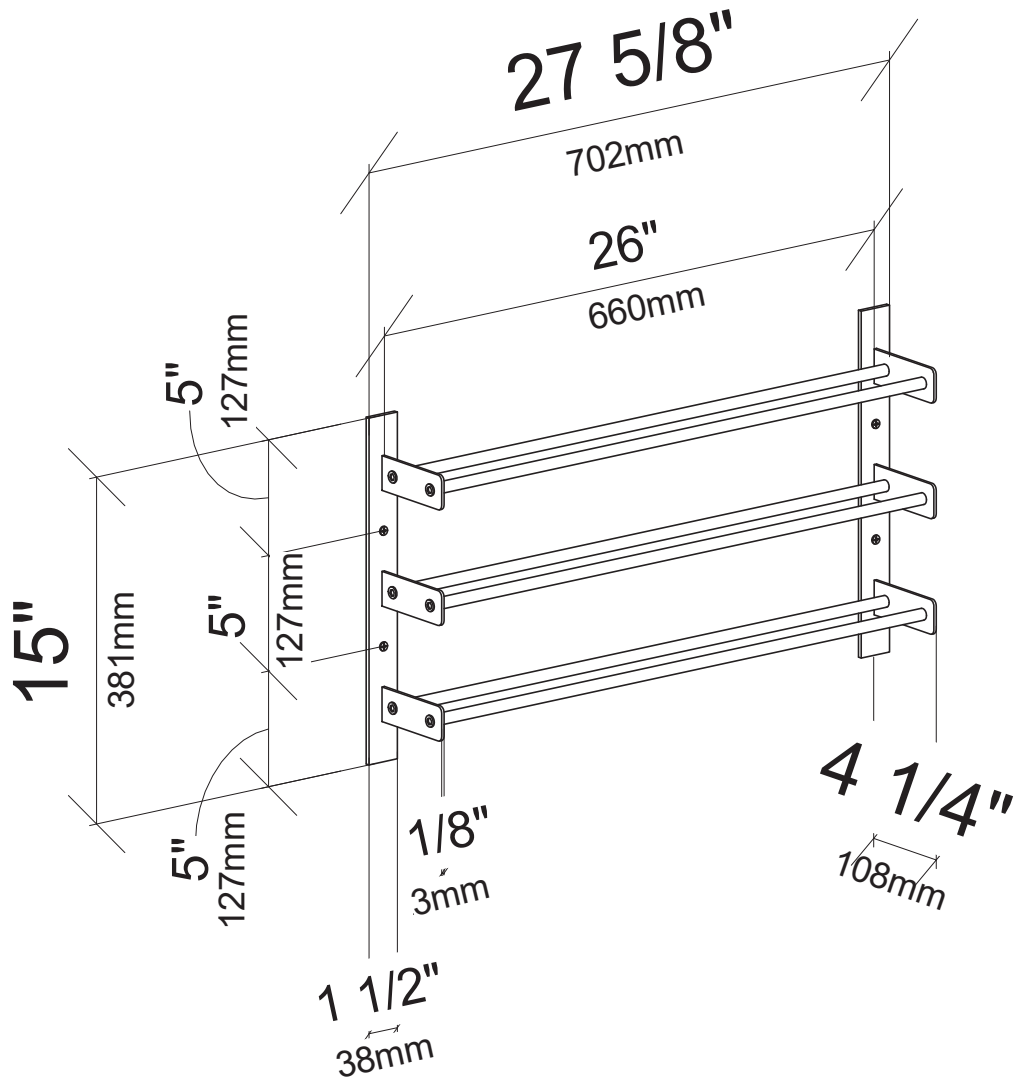

Evolution Wine Wall 5 2C

Spec Sheet for WW-051-2C (2-bottle wine rack)

VINTAGEVIEW®
MOVING WINE STORAGE FORWARD

4690 Joliet St., Denver, CO 80239 | phone: 866.650.1500 | fax: 866.650.1501 | VintageView.com