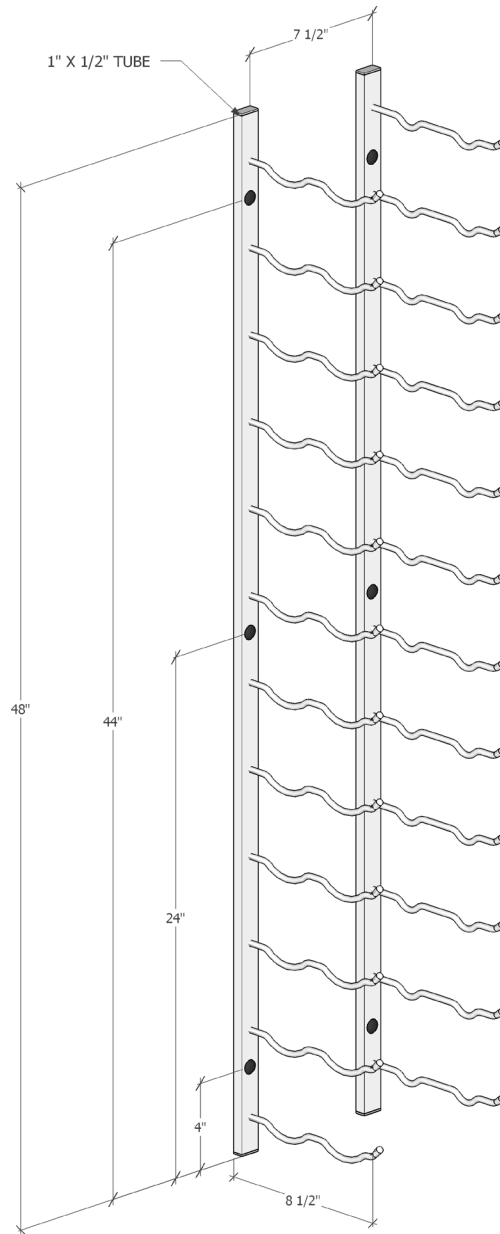

W Series 4'

Spec sheet for WS-42, 24-bottle wine rack

Account for 13" width
with wine bottle in rack

VINTAGEVIEW®
MOVING WINE STORAGE FORWARD

4690 Joliet St., Denver, CO 80239 | phone: 866.650.1500 | fax: 866.650.1501 | VintageView.com