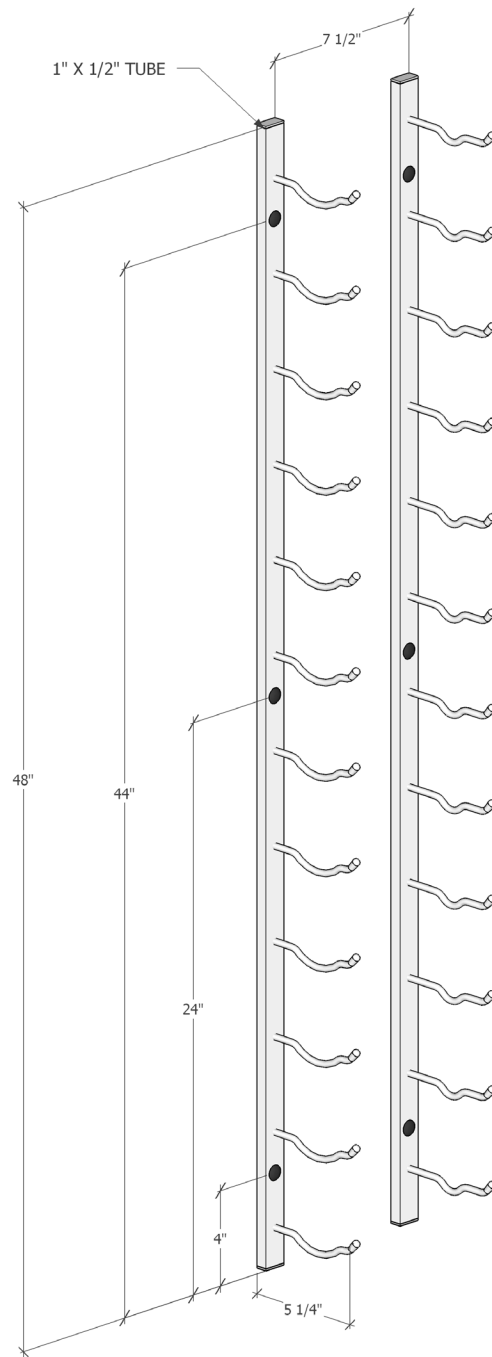

# W Series 4'

Spec sheet for WS41, 12-bottle wine rack

Account for 13" width  
with wine bottle in rack

**VINTAGEVIEW**<sup>®</sup>  
MOVING WINE STORAGE FORWARD

4690 Joliet St., Denver, CO 80239 | phone: 866.650.1500 | fax: 866.650.1501 | [VintageView.com](http://VintageView.com)