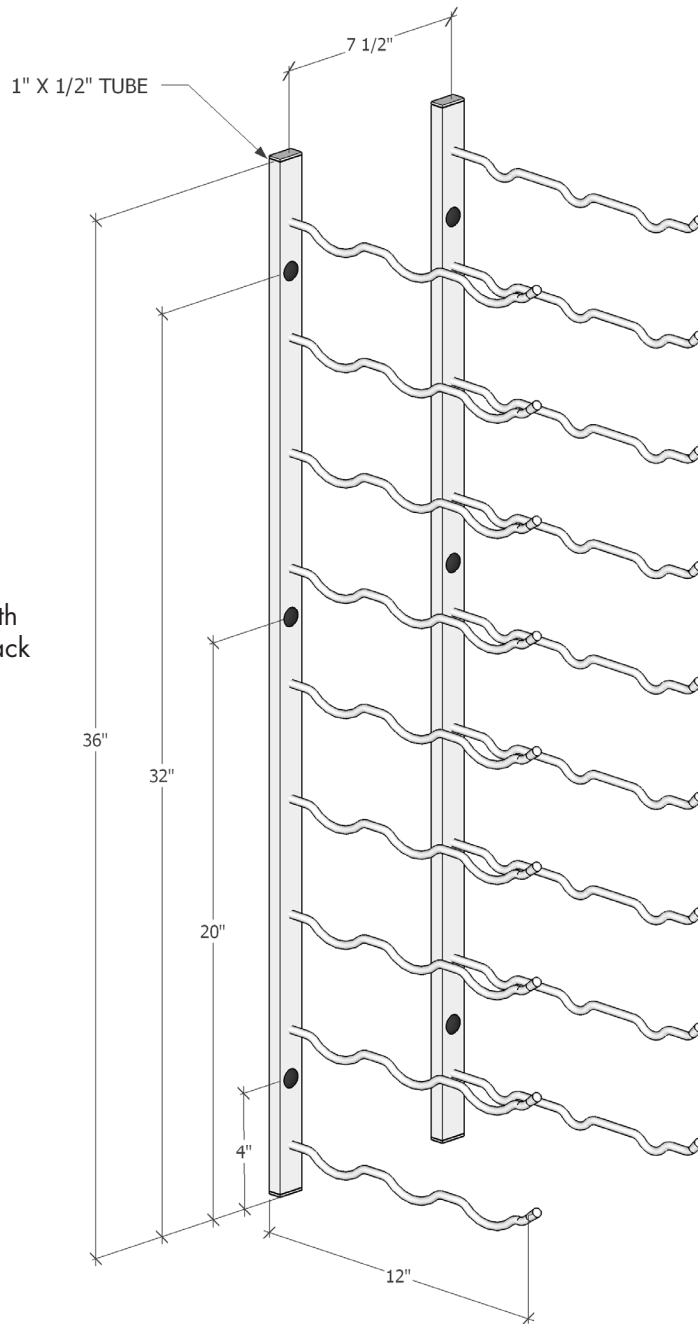

W Series 3'

Spec sheet for WS-33, 27-bottle wine rack

Account for 13" width
with wine bottle in rack

VINTAGEVIEW[®]
MOVING WINE STORAGE FORWARD

4690 Joliet St., Denver, CO 80239 | phone: 866.650.1500 | fax: 866.650.1501 | VintageView.com