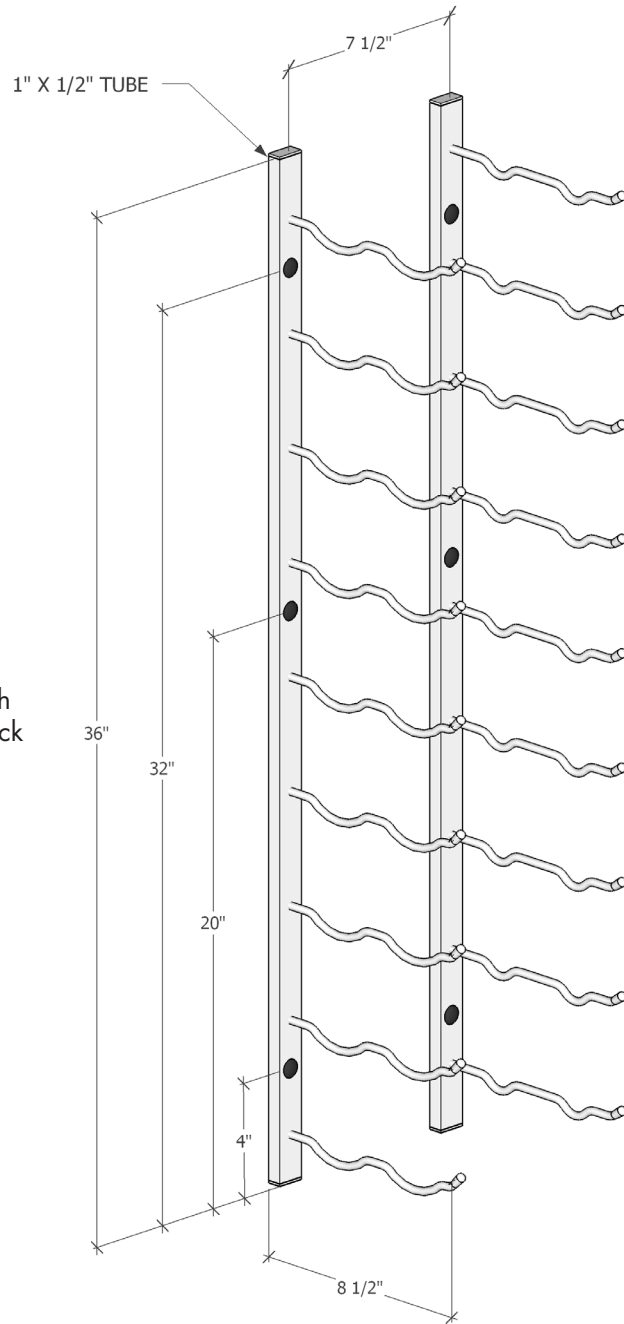

W Series 3'

Spec sheet for WS-32, 18-bottle wine rack

Account for 13" width
with wine bottle in rack

VINTAGEVIEW[®]
MOVING WINE STORAGE FORWARD

4690 Joliet St., Denver, CO 80239 | phone: 866.650.1500 | fax: 866.650.1501 | VintageView.com