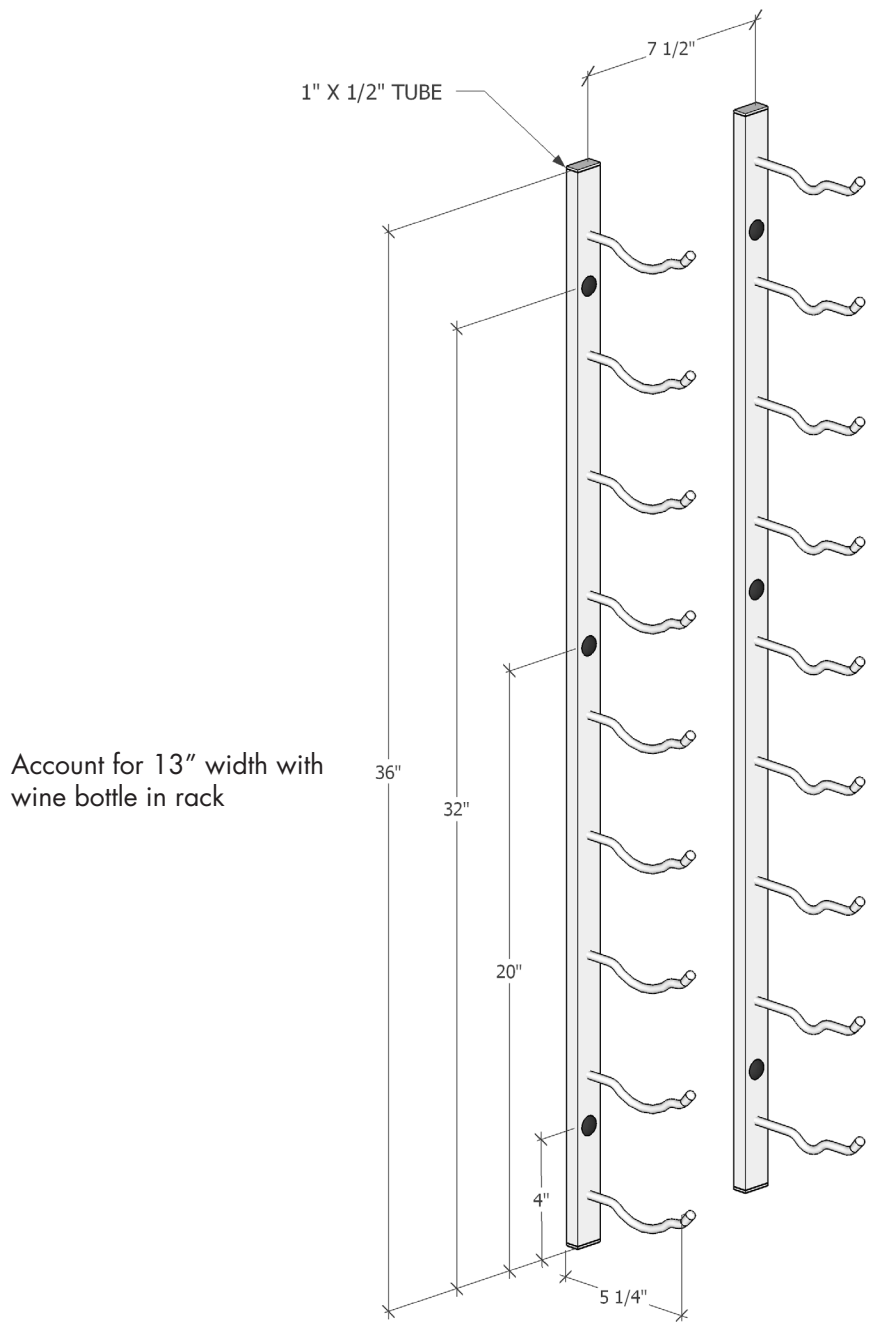

W Series 3'

Spec sheet for WS-31, 9-bottle wine rack

VINTAGEVIEW®
MOVING WINE STORAGE FORWARD

4690 Joliet St., Denver, CO 80239 | phone: 866.650.1500 | fax: 866.650.1501 | VintageView.com

For product warranty information, please visit vintageview.com/warranty