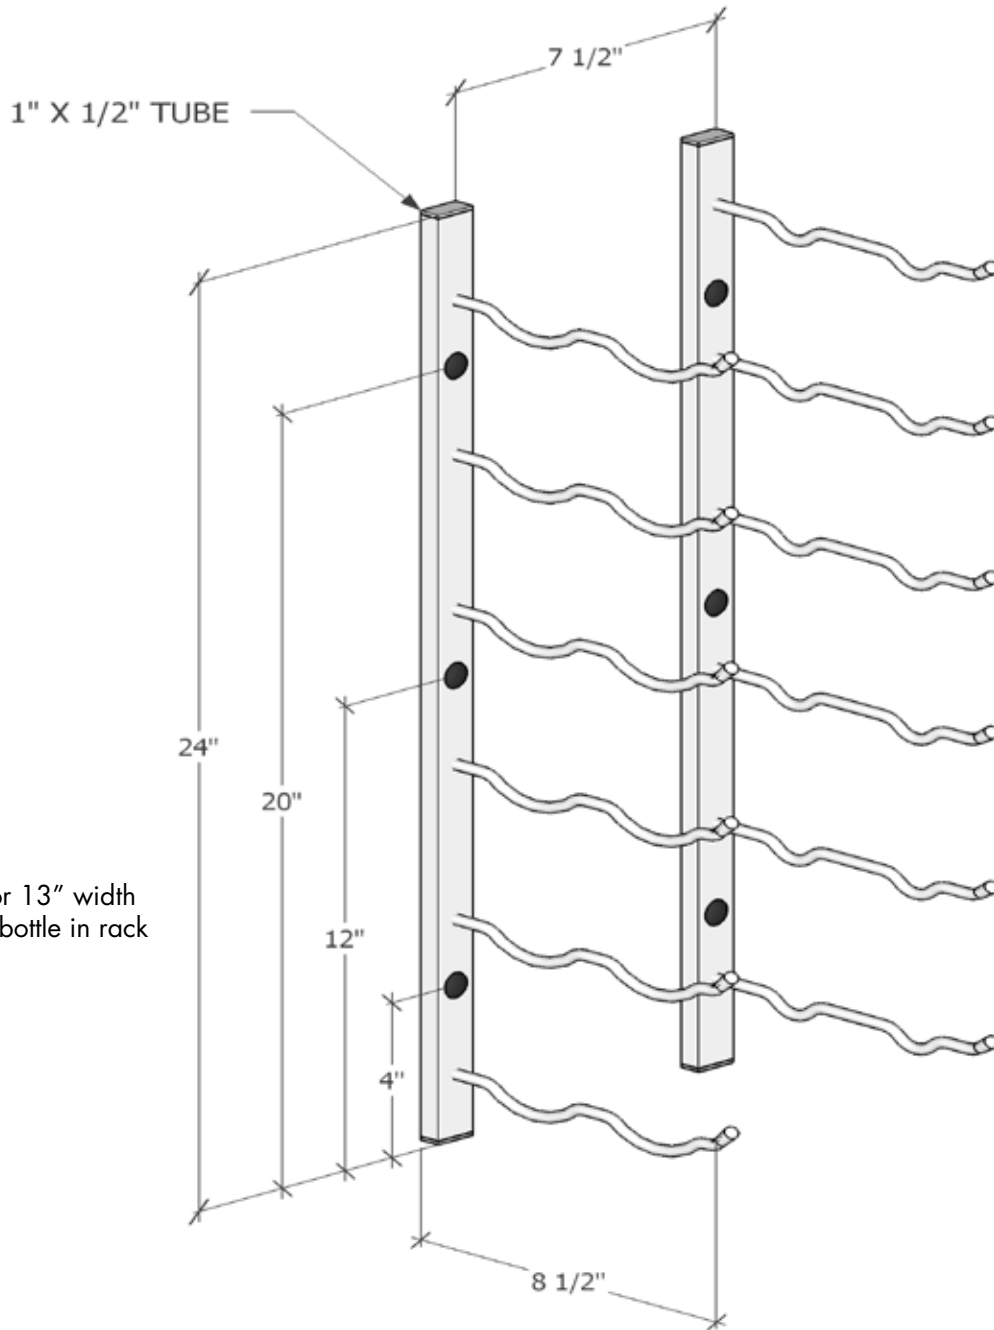

# W Series 2'

Spec sheet for WS-22, 12-bottle wine rack

**VINTAGEVIEW®**  
MOVING WINE STORAGE FORWARD

4690 Joliet St., Denver, CO 80239 | phone: 866.650.1500 | fax: 866.650.1501 | [VintageView.com](http://VintageView.com)