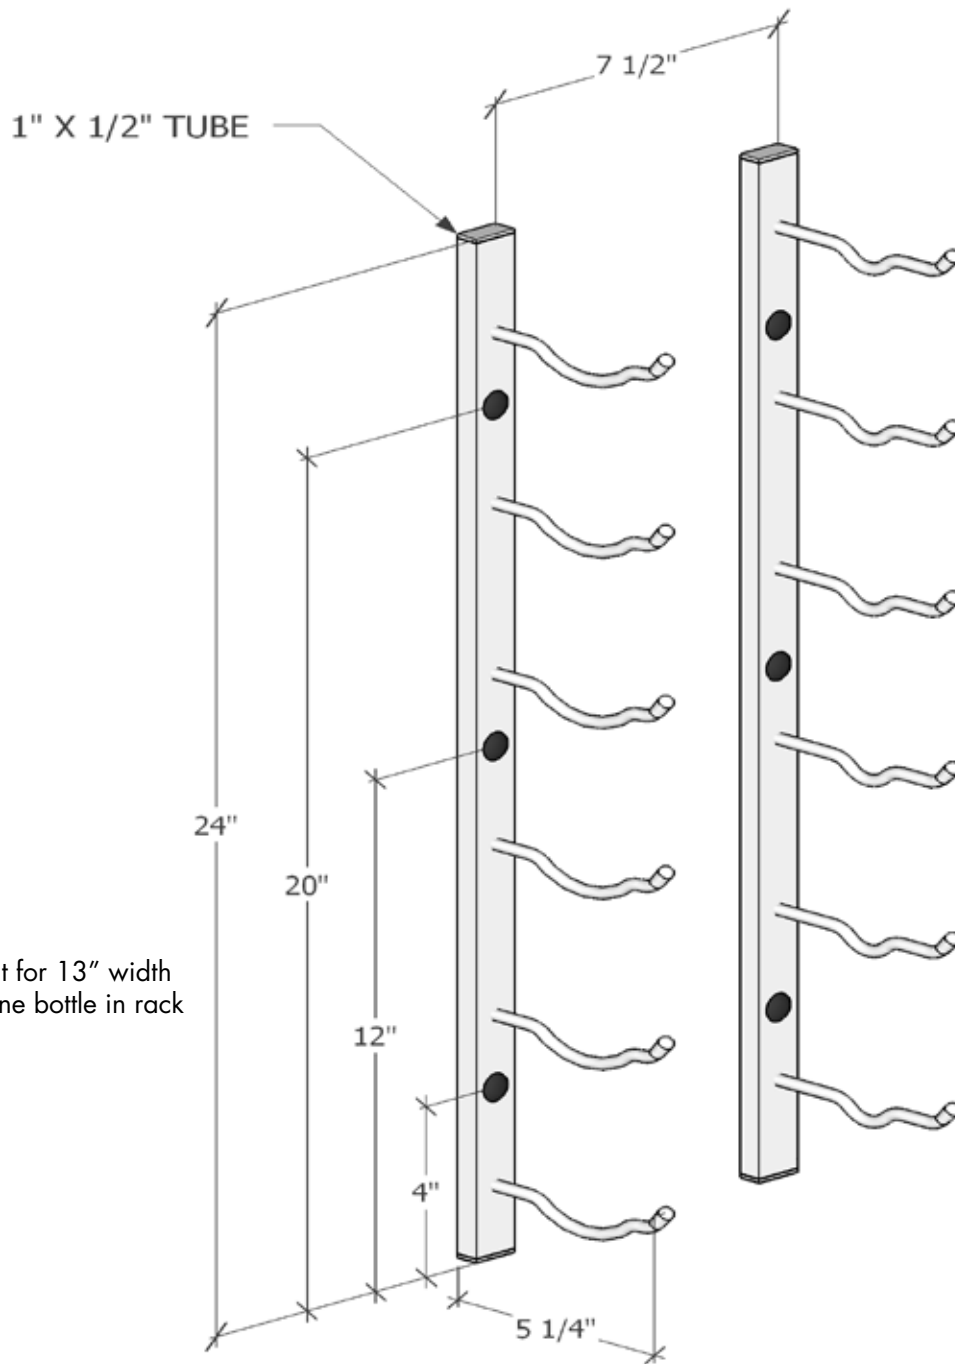

W Series 2'

Spec sheet for WS-21, 6-bottle wine rack

VINTAGEVIEW®
MOVING WINE STORAGE FORWARD

4690 Joliet St., Denver, CO 80239 | phone: 866.650.1500 | fax: 866.650.1501 | VintageView.com

For product warranty information, please visit vintageview.com/warranty