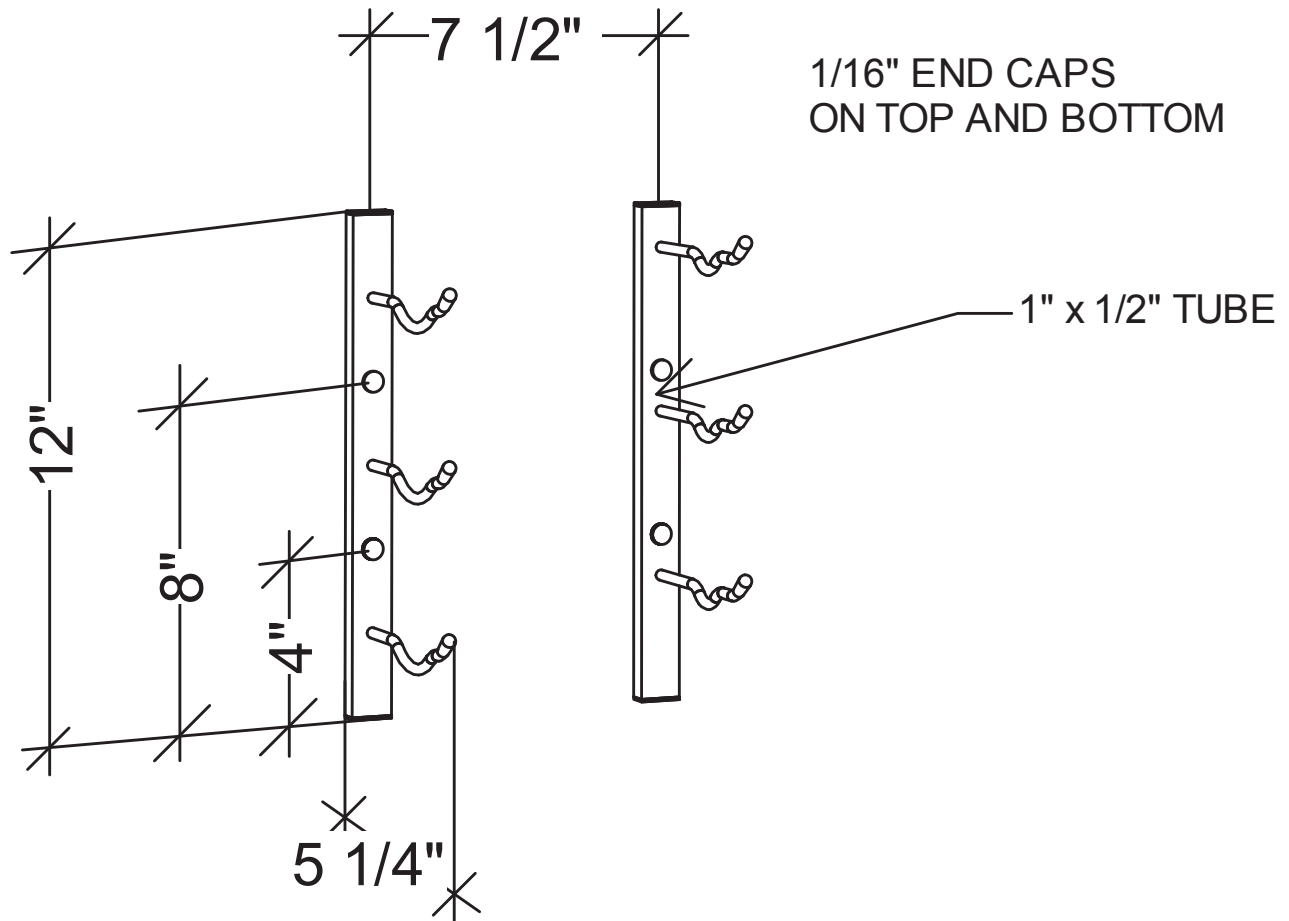

W Series 1'

Spec sheet for WS-1, 3-bottle wine rack

Account for 13" width
with wine bottle in rack

VINTAGEVIEW®
MOVING WINE STORAGE FORWARD

4690 Joliet St., Denver, CO 80239 | phone: 866.650.1500 | fax: 866.650.1501 | VintageView.com