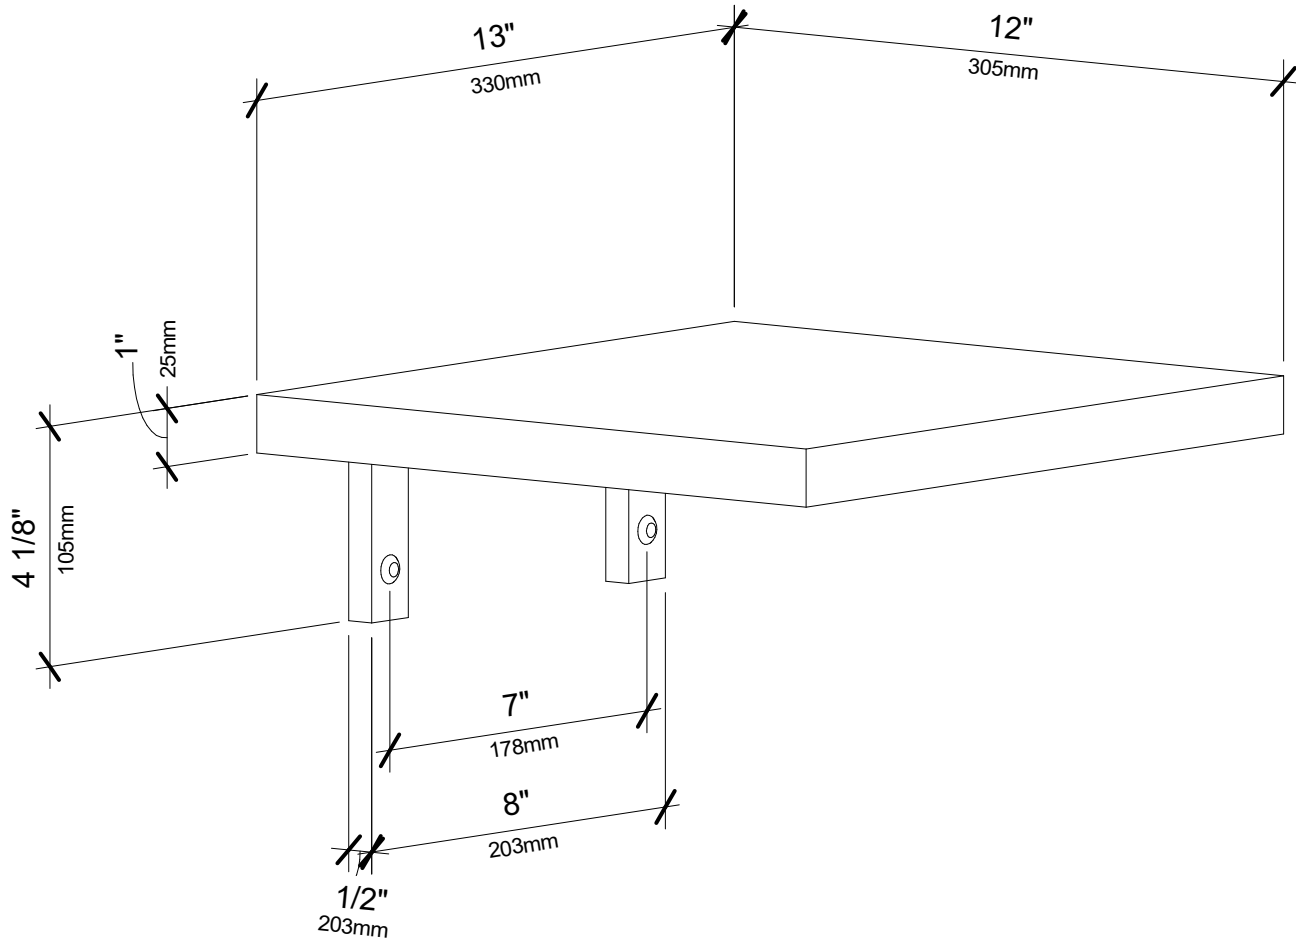

W Series Shelf 3D

Spec Sheet for (WS-SH-3D) wine rack accessory

VINTAGEVIEW®
MOVING WINE STORAGE FORWARD

4690 Joliet St, Denver, CO 80239 | phone: 866.650.1500 | fax: 866.650.1501 | VintageView.com

For product warranty information, please visit vintageview.com/warranty