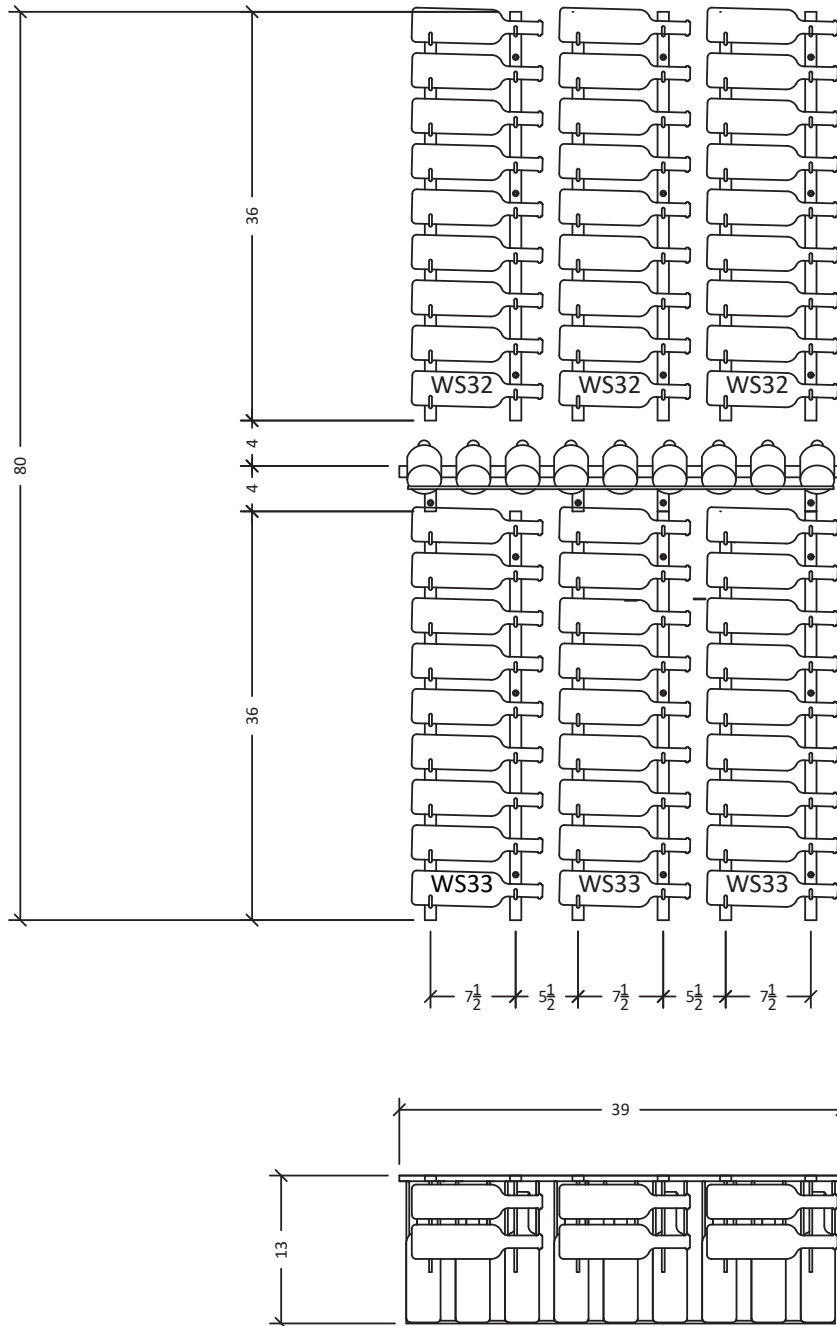

W Series Presentation Row Wine Rack Kit

Spec sheet for WS-PR-KIT

This diagram represents our recommended layout for the W Series Presentation Row Wine Display Kit.

VINTAGEVIEW®
MOVING WINE STORAGE FORWARD