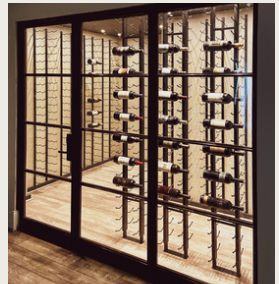

THE ESSENTIAL GUIDE TO

Glass Enclosed Wine Cellars

Introduction

Welcome to the essential guide to glass-enclosed wine cellars. If you're passionate about wine and desire a captivating way to showcase your collection, a glass-enclosed wine cellar is the perfect solution. This guide will walk you through everything you need to know about these luxurious cellars, from their stunning aesthetics to their unmatched preservation capabilities.

What is a Glass Enclosed Wine Cellar?

A glass-enclosed wine cellar is a specially designed space that combines the beauty of glass panels with the functionality of a climate-controlled environment. It provides a visually striking display for your wine collection while ensuring optimal storage conditions. These cellars are crafted with precision and attention to detail, offering a seamless blend of form and function.

This guide delves into the key features, design considerations, and maintenance tips to help you create the wine cellar of your dreams. Get ready to elevate your wine collection to new heights with a glass-enclosed wine cellar

Key Features

- Unparalleled Visibility
- Aesthetics and Elegance
- Thermally Insulated Frames
- High-Quality Insulated Glass
- Customization to Suit Your Style
- Preserving the Perfect Environment
- Functional Design Considerations
- Maintenance and Care