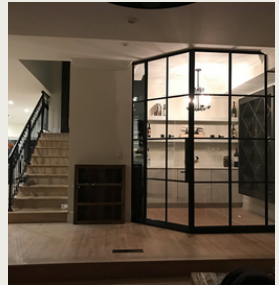

THE ESSENTIAL GUIDE TO

Glass Enclosed Wine Cellars

Introduction

Welcome to the essential guide to glass-enclosed wine cellars. If you're passionate about wine and desire a captivating way to showcase your collection, a glass-enclosed wine cellar is the perfect solution. This guide will walk you through everything you need to know about these luxurious cellars, from their stunning aesthetics to their unmatched preservation capabilities.

What is a Glass Enclosed Wine Cellar?

A glass-enclosed wine cellar is a specially designed space that combines the beauty of glass panels with the functionality of a climate-controlled environment. It provides a visually striking display for your wine collection while ensuring optimal storage conditions. These cellars are crafted with precision and attention to detail, offering a seamless blend of form and function.

This guide delves into the key features, design considerations, and maintenance tips to help you create the wine cellar of your dreams. Get ready to elevate your wine collection to new heights with a glass-enclosed wine cellar

Key Features

- Unparalleled Visibility
- Aesthetics and Elegance
- Thermally Insulated Frames
- High-Quality Insulated Glass
- Customization to Suit Your Style
- Preserving the Perfect Environment
- Functional Design Considerations
- Maintenance and Care