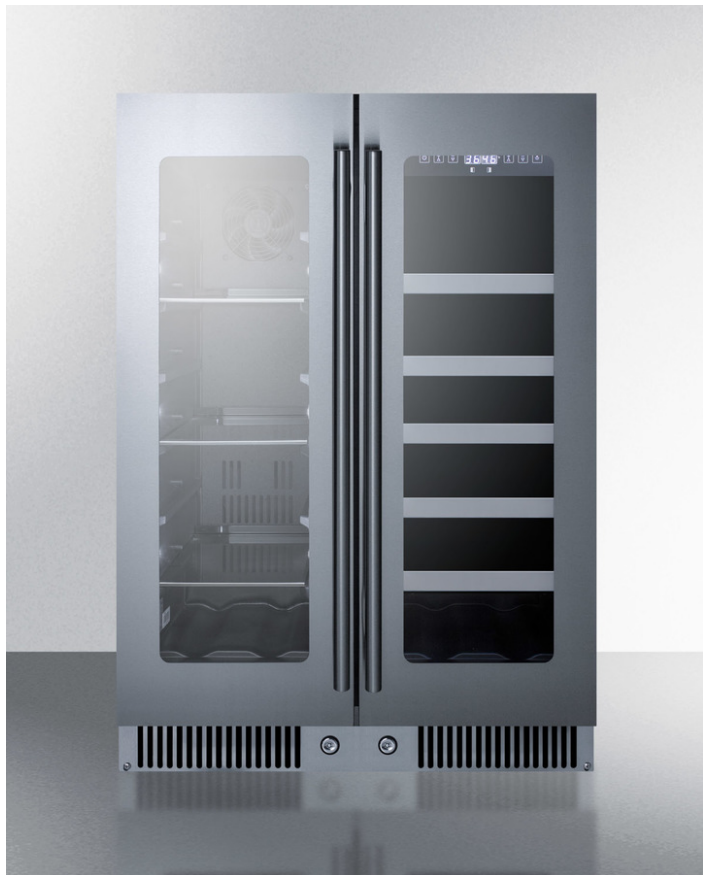

CLFD243WBV

33.75" x 23.38" x 22.88" (H x W x D)

24" wide French door commercial wine/beverage center designed for the display and refrigeration of beverages, dual zone wine with glass doors with seamless stainless steel trim, digital controls, locks, and black cabinet, for built-in or freestanding use

Highlights:

Seamless stainless steel door trim to elevate your collection

Dual zone design for storage of beverages and wine

French door swing offers a dramatic presentation

Product Features:

Built-in capable	Make the best use of space by installing your appliance under the counter
Dual section design	Store beverages in the left section with a temperature range of 36-43°F and wine in the right section with a temperature range of 41-68°F
Factory-installed lock	Keyed lock for each section ensure a secure interior
Digital display	Electronic controls for precise temperature management
Digital thermostat	Temperature readout can be shown in Celsius or Fahrenheit
Stainless steel trimmed wooden shelves	Five wooden shelves with a black finish feature stainless steel trim for an added touch of elegance
Versatile storage	Wine compartment can hold up to 17 standard 750ml Bordeaux or Burgundy style bottles (3 on each shelf and 2 on the slotted bottom)
Adjustable glass shelves	Three slide-out shelves offer attractive and convenient storage for beverages
Professional handles	Two vertically mounted handles in brushed stainless steel for added elegance