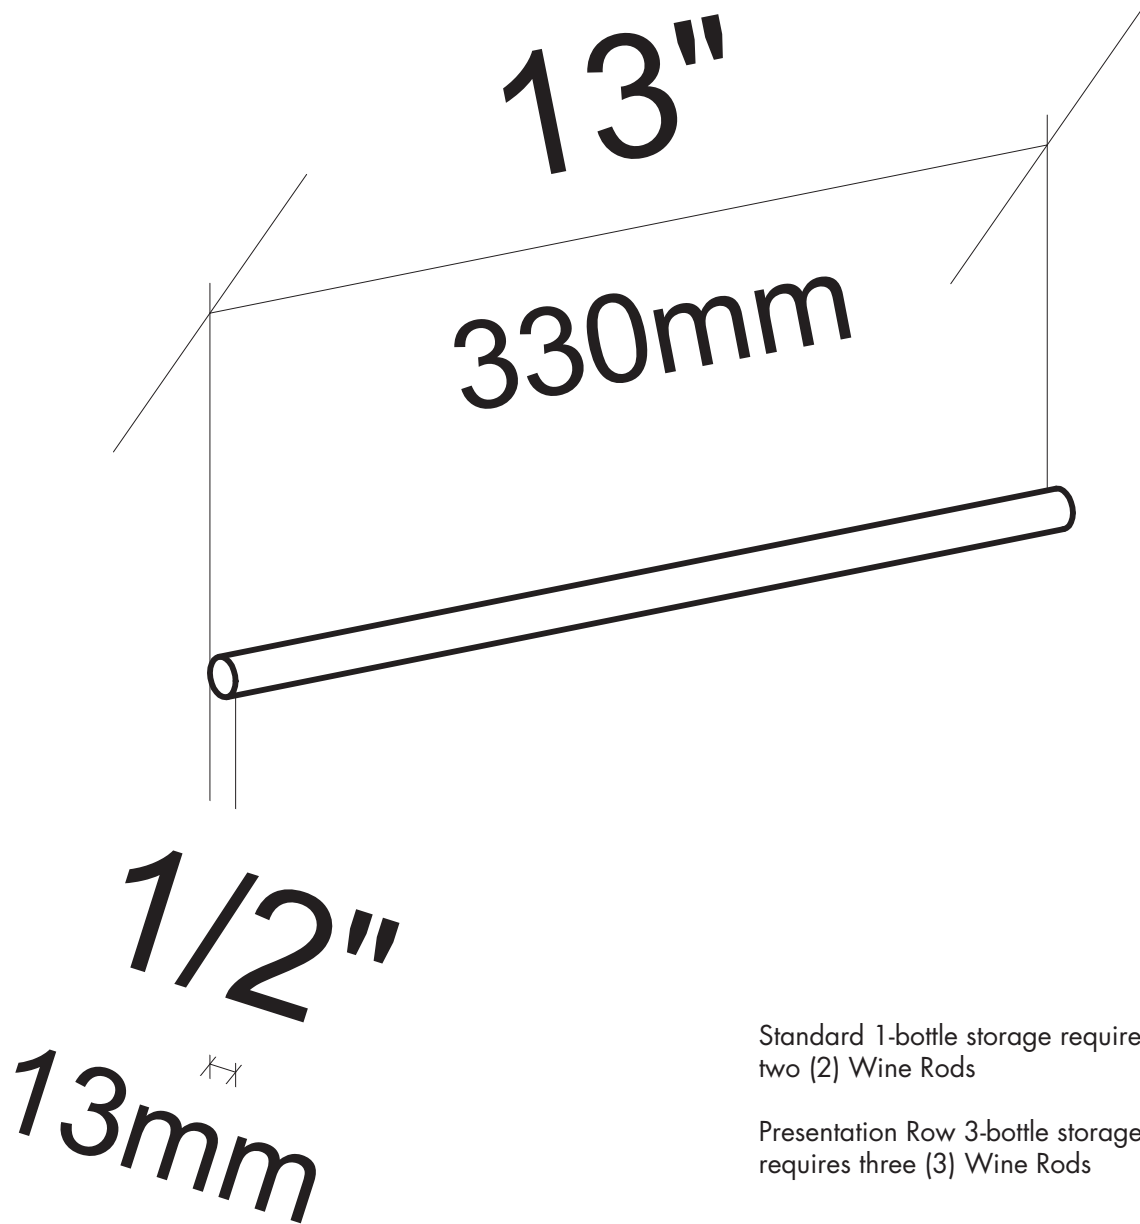

# Evolution Wine Rod 13"

Spec Sheet for (WR-1C) wine rack component.

VINTAGEVIEW®  
MOVING WINE STORAGE FORWARD

4690 Joliet St, Denver, CO 80239 | phone: 866.650.1500 | fax: 866.650.1501 | [VintageView.com](http://VintageView.com)