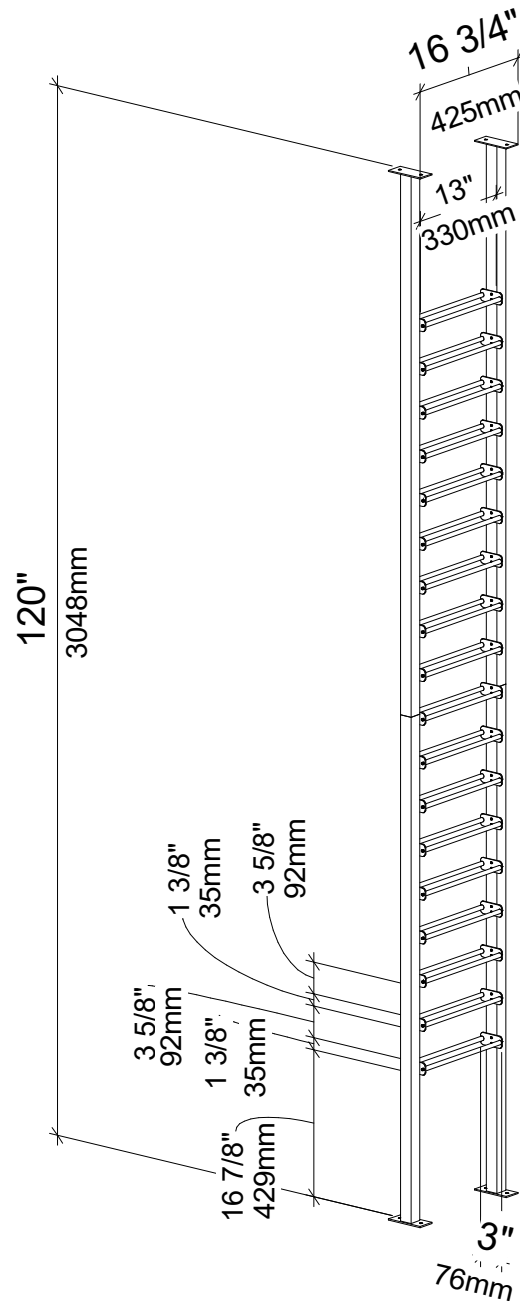

Evolution Low Profile 1C Wine Rack Kit

Spec Sheet for LP-FCP-KIT-1C-1 (18-bottle wine rack)

IMPORTANT

Cut Posts to fit ceiling height on site. Top Mounting Base can telescope out a maximum of 2" (51mm) for a total usable height of 122" (3099mm)