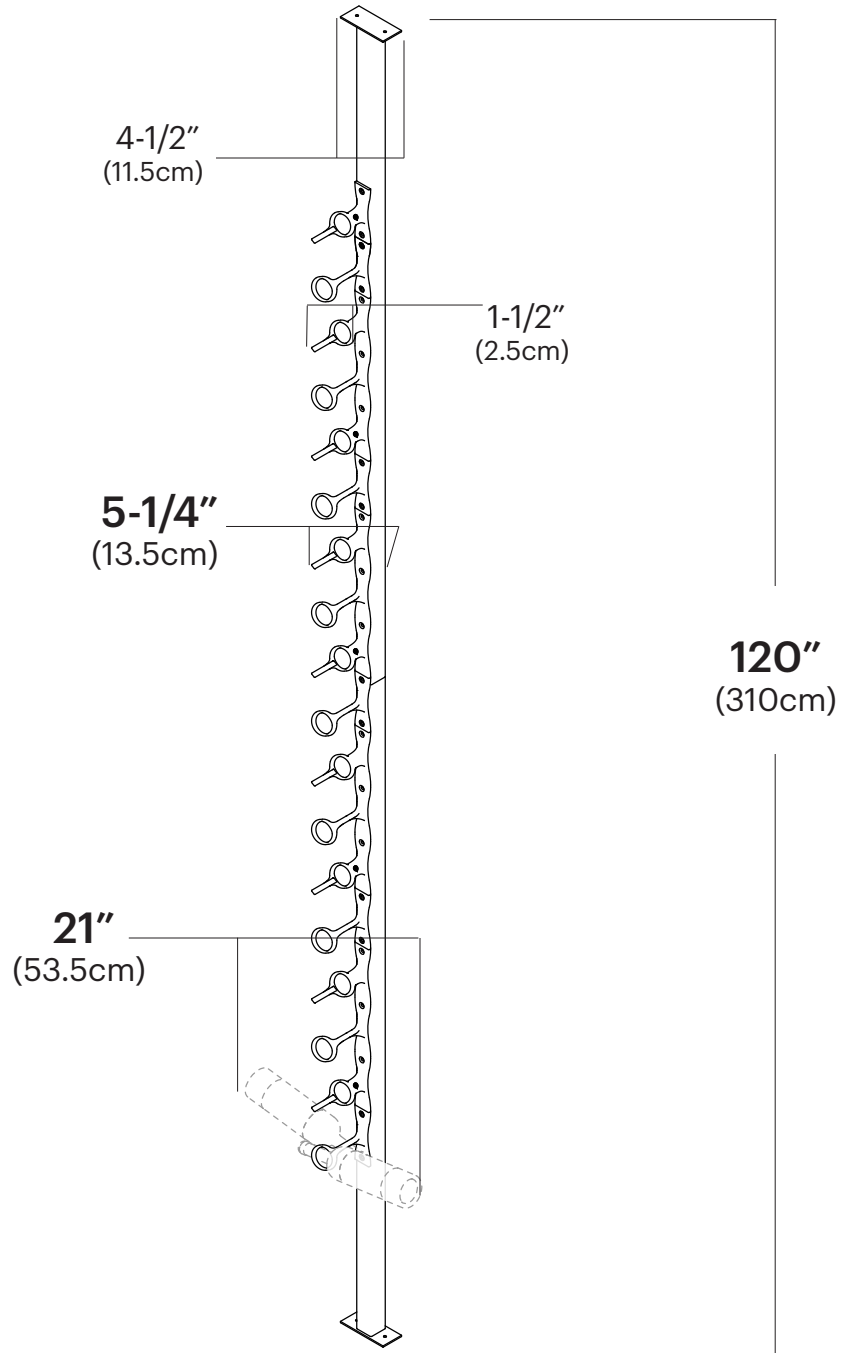

# Helix Single Sided Wine Rack Post Kit 10 – Dual

Spec Sheet for HX-FCP-KIT-10-D1 (complete Helix Wine Rack Post system)

**Cut to Fit on Site**  
With Mounting Base  
extended 2" (5cm), max  
installation height is  
122" (310cm).

VINTAGEVIEW<sup>®</sup>  
MOVING WINE STORAGE FORWARD

4690 Joliet St., Denver, CO 80239 | phone: 866.650.1500 | fax: 866.650.1501 | [VintageView.com](http://VintageView.com)

For product warranty information, please visit [vintageview.com/warranty](http://vintageview.com/warranty)