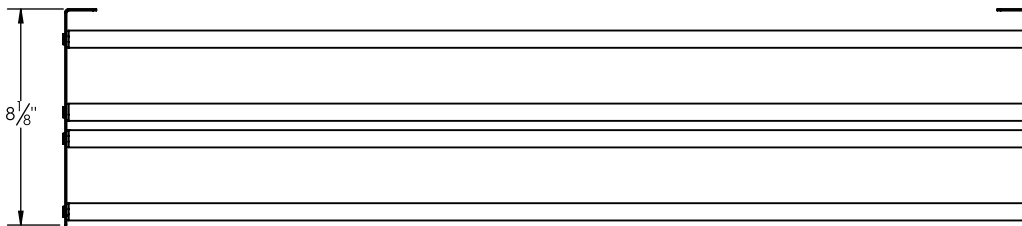

SHOWCASE SERIES

CASCADING ROW (SC-CSD-2D-BLK/SC-CSD-3D-BLK)

FEATURES

- + Creates a waterfall effect & staggers the bottles for a view at all wine labels on the floating wine rack.
- + Can be mounted to a variety of surfaces utilizing multiple strategically placed mounting locations.
- + High-quality materials make for sturdy construction and simple assembly.
- + Scratch and mar resistant.
- + CAD blocks available

2D CASCADING ROW

3D CASCADING ROW