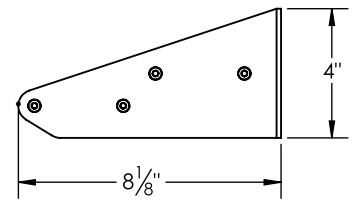

SHOWCASE SERIES

CASCADING ROW (SC-CSD-2D-BLK/SC-CSD-3D-BLK)

FEATURES

- + Creates a waterfall effect & staggers the bottles for a view at all wine labels on the floating wine rack.
- + Can be mounted to a variety of surfaces utilizing multiple strategically placed mounting locations.
- + High-quality materials make for sturdy construction and simple assembly.
- + Scratch and mar resistant.
- + CAD blocks available

2D CASCADING ROW

3D CASCADING ROW