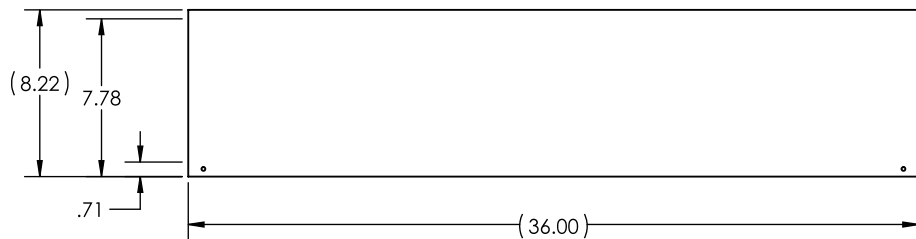

SHOWCASE SERIES

SHELF (SC-SHELF-2D-BLK/SC-SHELF-3D-BLK)

FEATURES

- + The Shelf is perfect for creating visually appealing displays.
- + Perfect space for large format bottles, decanters, and other cellar decor.
- + High-quality materials make for sturdy construction and simple assembly.
- + Scratch and mar resistant.
- + CAD blocks available

2D SHELF

3D SHELF