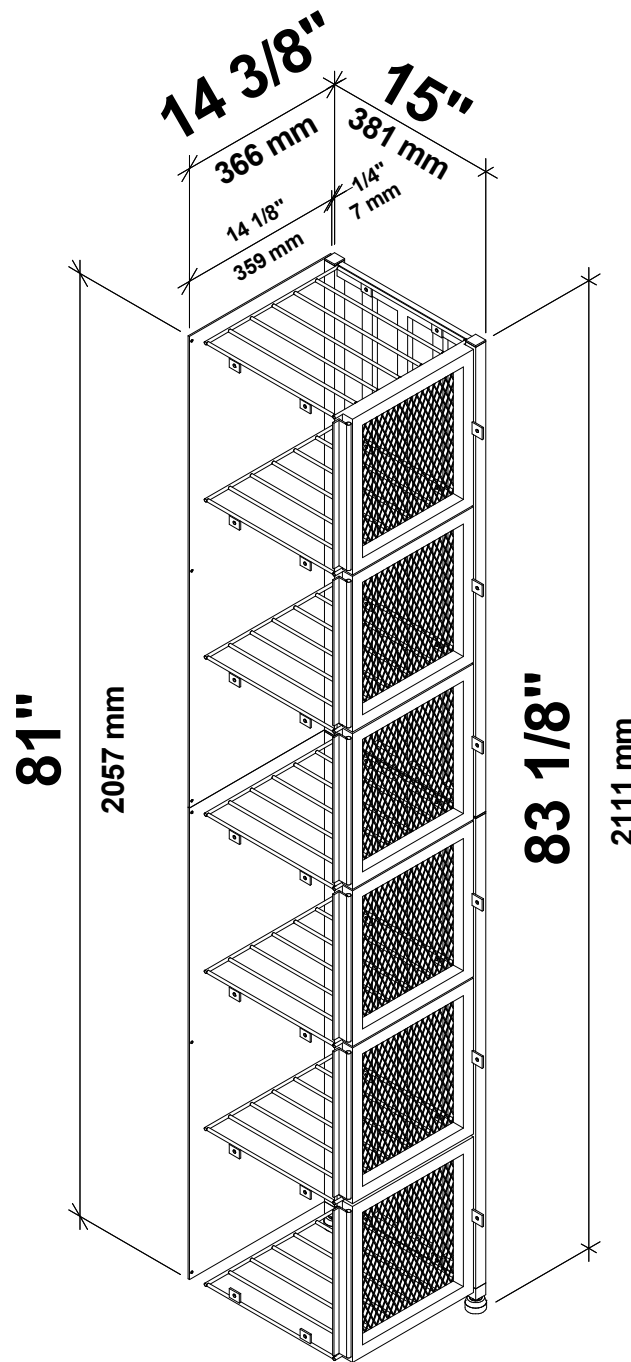

Case & Crate Locker 6 Extension

Spec Sheet for CC2-EXT-Locker-S (96-bottle extension, Backer included)

VINTAGEVIEW®
MOVING WINE STORAGE FORWARD

4690 Joliet St., Denver, CO 80239 | phone: 866.650.1500 | fax: 866.650.1501 | VintageView.com