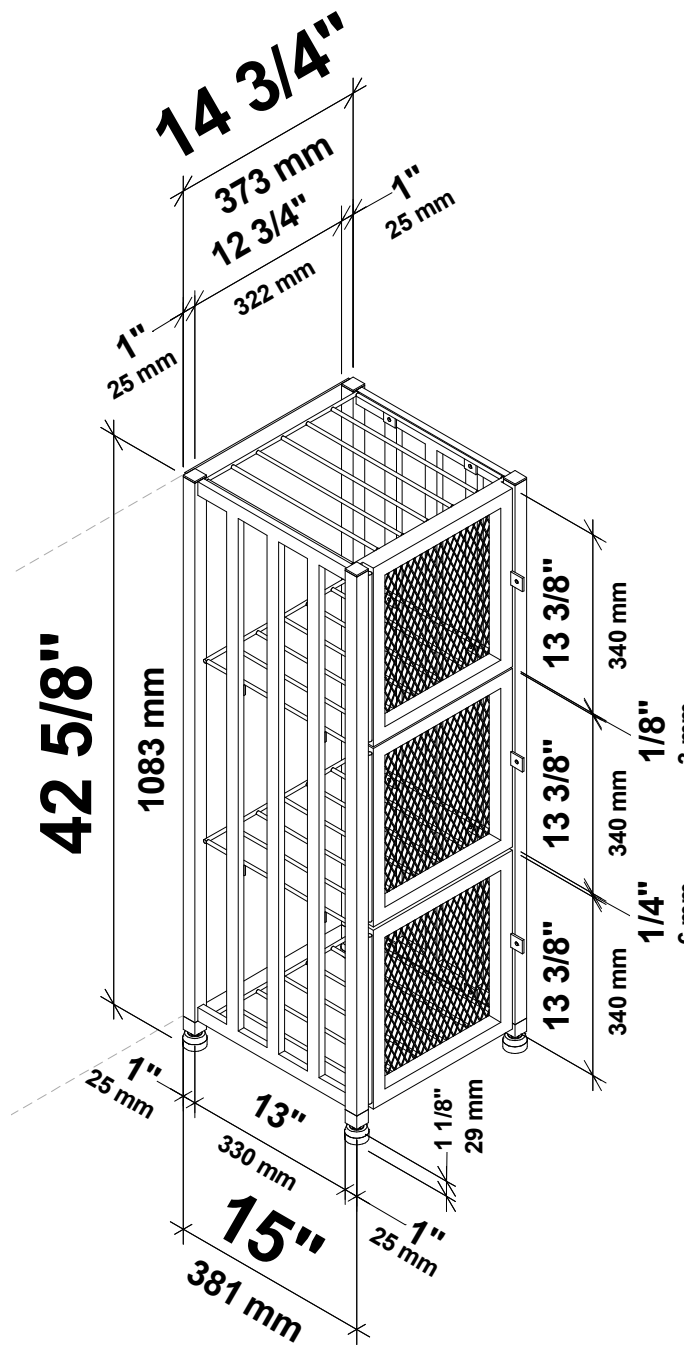

Case & Crate Locker 3

Spec Sheet for CC2-Locker (48-bottle storage unit, Backer not included)

VINTAGEVIEW®
MOVING WINE STORAGE FORWARD

4690 Joliet St., Denver, CO 80239 | phone: 866.650.1500 | fax: 866.650.1501 | VintageView.com