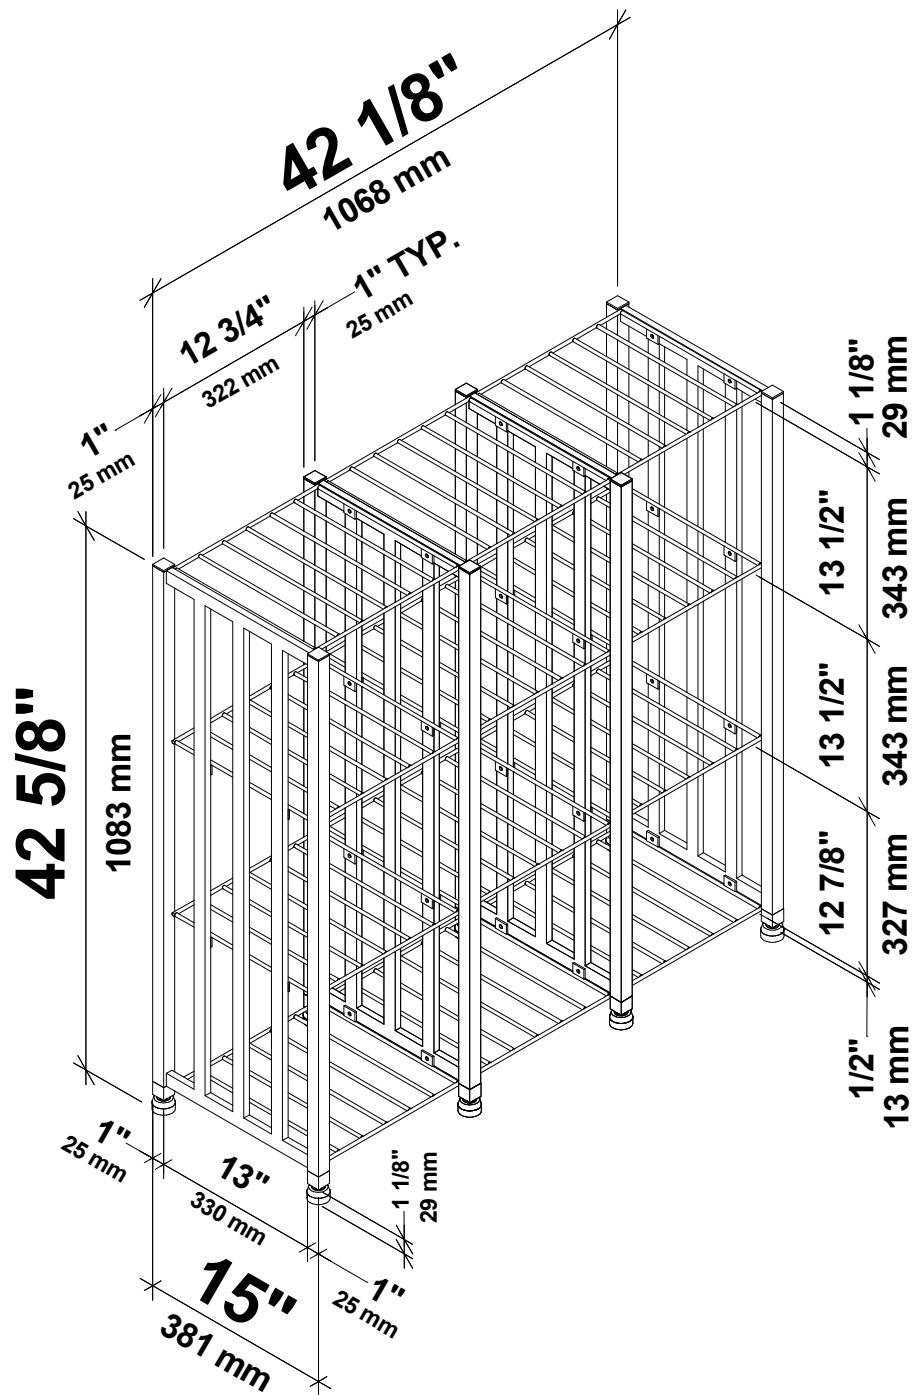

Case & Crate Bin 3x3 Kit

Spec Sheet for CC2-BIN-S-3 (144-bottle wine storage kit, Backer included)

VINTAGEVIEW®
MOVING WINE STORAGE FORWARD

4690 Joliet St., Denver, CO 80239 | phone: 866.650.1500 | fax: 866.650.1501 | VintageView.com