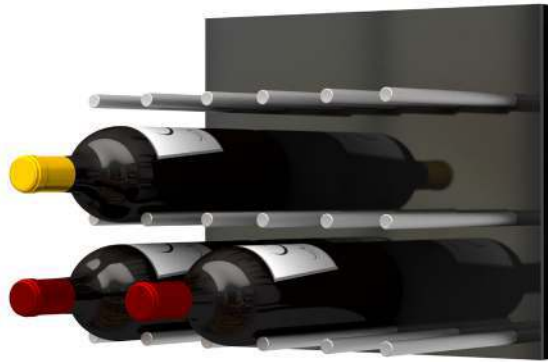

ULTRA FUSION

Fusion Panel ST (Cork-Out)

FEATURES

- + Modern, sleek design makes any area organized and aesthetically pleasing.
- + Stores bottles horizontally allowing moisture to the cork and maximizing label visibility.
- + Wall-mounted wine rack that is easy to install and includes mounting hardware.
- + Scratch and mar resistant.
- + Holds up to 9 wine bottles
- + CAD blocks available

PANEL FINISH OPTIONS

Alumasteel

White Acrylic

Black Acrylic

Dark Stain

PEG FINISH OPTIONS

Brushed Aluminum

Matte Black