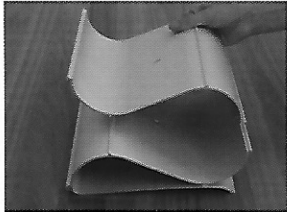

24 Bottle Kit

6 Bottle Kit - Assembly

echelon

1

Slide Bottle Modules together whilst keeping locking lugs separated.

2

Snap locking lugs together by applying pressure with hands as shown.

3

When all modules are connected, place retaining tube into centre hole of stack.