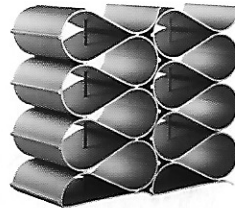

12 Bottle Kit