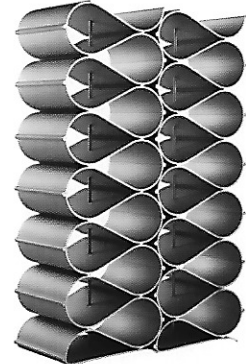

24 Bottle Kit

6 Bottle Kit - Assembly

echelon

1

Slide Bottle Modules together whilst keeping locking lugs separated.

2

Snap locking lugs together by applying pressure with hands as shown.

3

When all modules are connected, place retaining tube into centre hole of stack.