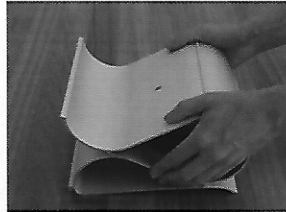

24 Bottle Kit

6 Bottle Kit - Assembly

echelon

1

Slide Bottle Modules together whilst keeping locking lugs separated.

2

Snap locking lugs together by applying pressure with hands as shown.

3

When all modules are connected, place retaining tube into centre hole of stack.