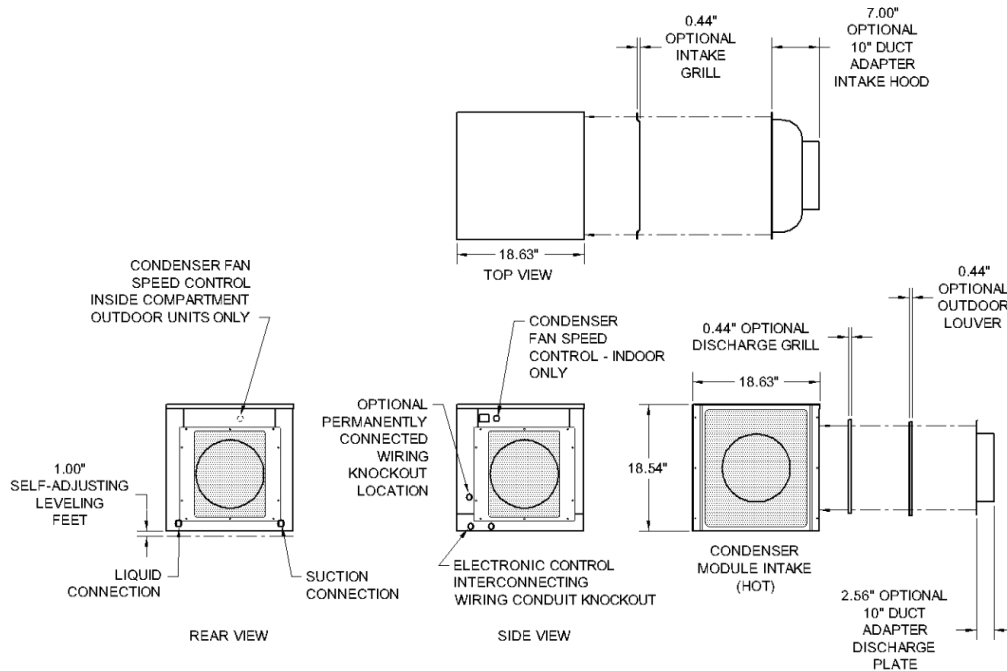

AH6500 / AH8500 Split System Evaporator Module

AH6500 / AH8500 Split System Condenser Module