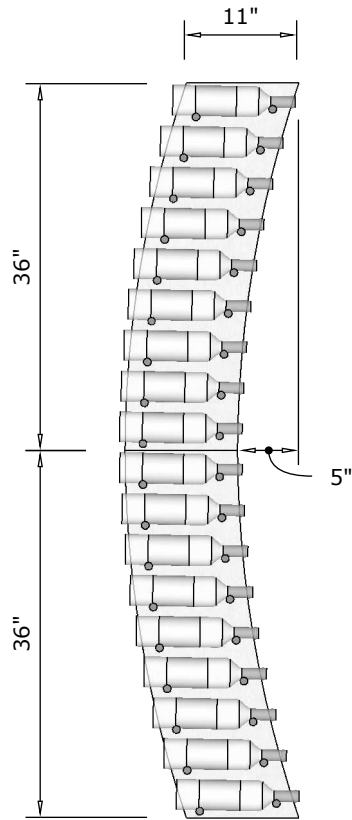

# VINdustry Wine Pegs & Panel Kit

*Curved panels specification sheet*

FRONT VIEW

SIDE VIEW - SINGLE DEEP

SIDE VIEW - DOUBLE DEEP

SIDE VIEW - TRIPLE DEEP

**Blue Grouse Wine Cellars**

604.929.3180

1.888.400.CORK(2675)