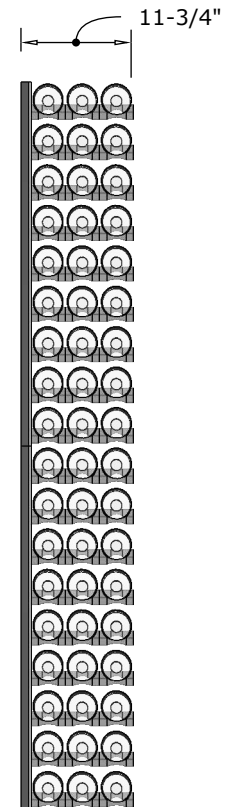

# VINdustry Wine Pegs & Panel Kit

*Curved panels specification sheet*

FRONT VIEW

SIDE VIEW - SINGLE DEEP

SIDE VIEW - DOUBLE DEEP

SIDE VIEW - TRIPLE DEEP

**Blue Grouse Wine Cellars**

604.929.3180

1.888.400.CORK(2675)