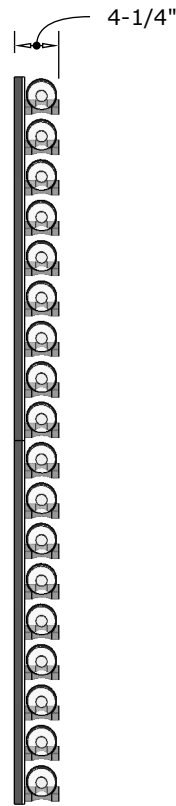

# VINdustry Wine Pegs & Panel Kit

*Curved panels specification sheet*

FRONT VIEW

SIDE VIEW - SINGLE DEEP

SIDE VIEW - DOUBLE DEEP

SIDE VIEW - TRIPLE DEEP

**Blue Grouse Wine Cellars**

604.929.3180

1.888.400.CORK(2675)