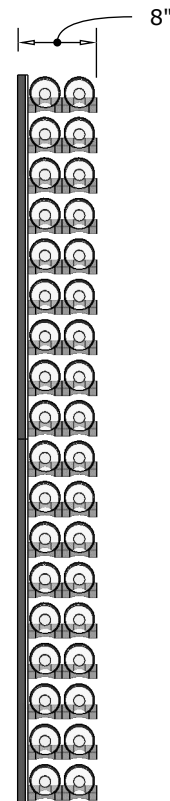

# VINdustry Wine Pegs & Panel Kit

*Curved panels specification sheet*

FRONT VIEW

SIDE VIEW - SINGLE DEEP

SIDE VIEW - DOUBLE DEEP

SIDE VIEW - TRIPLE DEEP

**Blue Grouse Wine Cellars**

604.929.3180

1.888.400.CORK(2675)