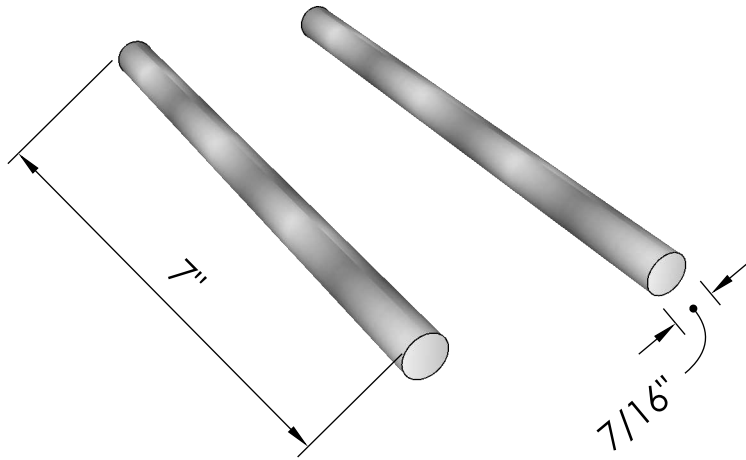

VINdustry Pegs: Cork Forward

Specification Sheet

Peg Dimensions

Minimum Spacing Between Pegs

Blue Grouse Wine Cellars

604.929.3180

1.888.400.CORK(2675)