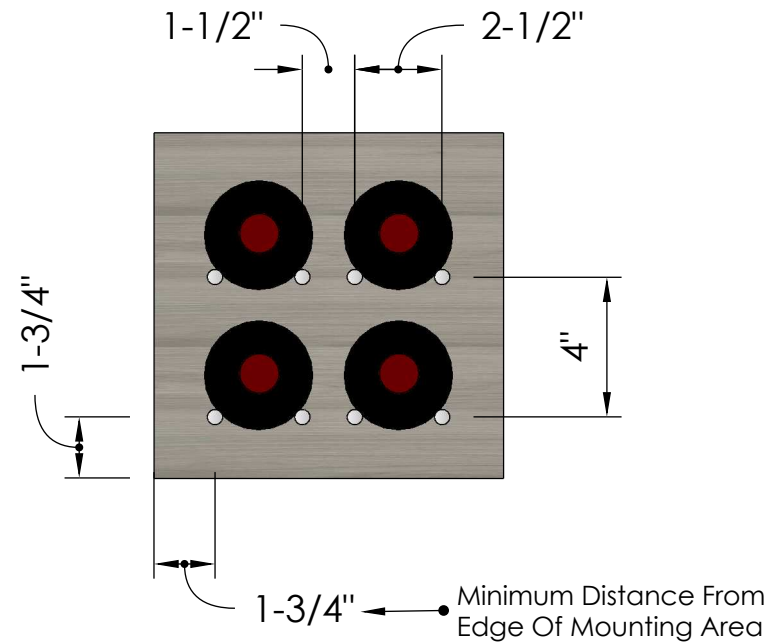

VINdustry Pegs: Cork Forward

Specification Sheet

Peg Dimensions

Minimum Spacing Between Pegs

Blue Grouse Wine Cellars

604.929.3180

1.888.400.CORK(2675)