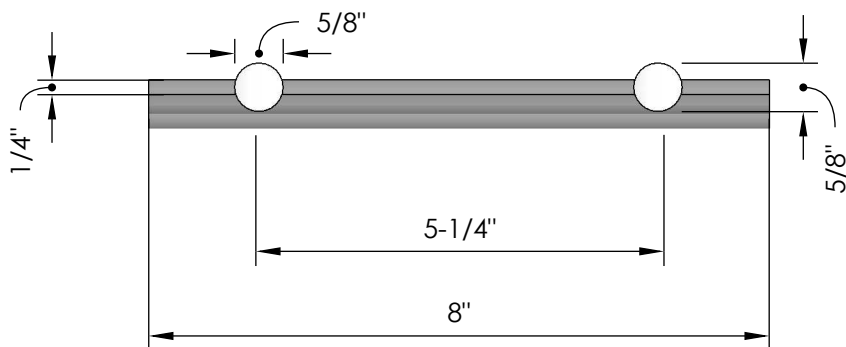

Float Racking: Glass Cradle & Clip Hardware

Specification Sheet

Perspective

Plan View

Elevation A

Elevation B

Blue Grouse Wine Cellars

604.929.3180