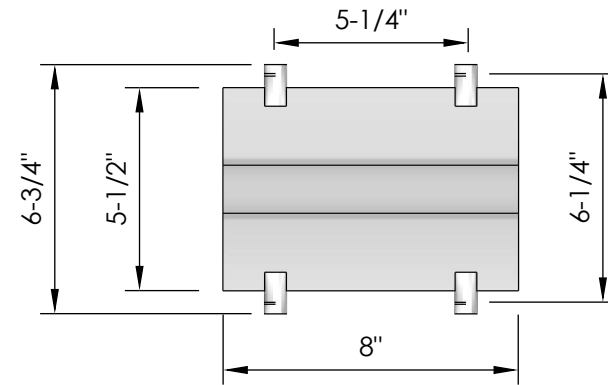

Float Racking: Glass Cradle & Clip Hardware

Specification Sheet

Perspective

Plan View

Elevation A

Elevation B

Blue Grouse Wine Cellars

604.929.3180