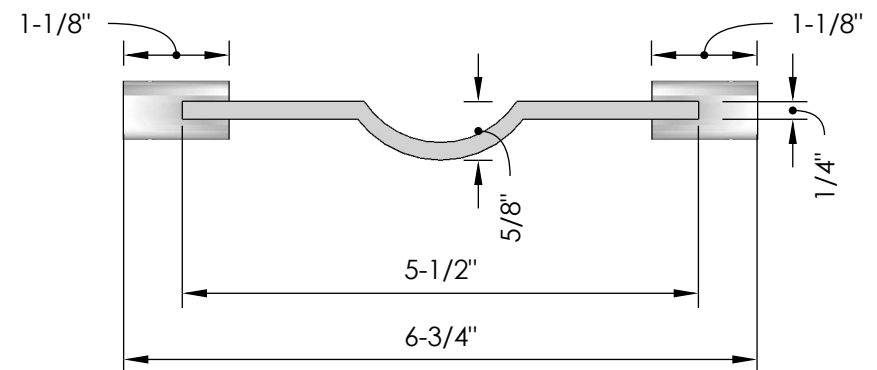

Float Racking: Glass Cradle & Clip Hardware

Specification Sheet

Perspective

Plan View

Elevation A

Elevation B

Blue Grouse Wine Cellars

604.929.3180