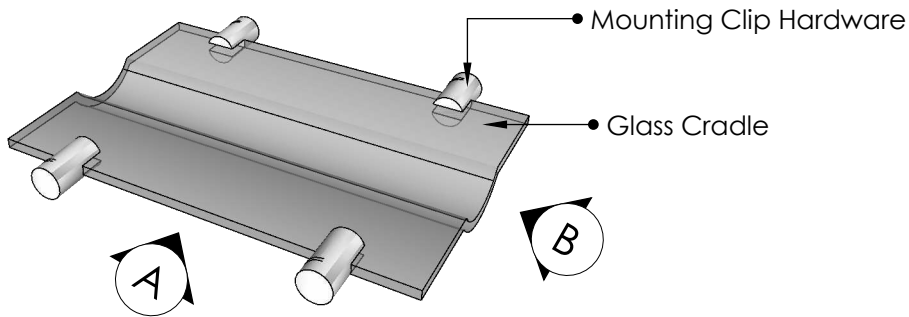

Float Racking: Glass Cradle & Clip Hardware

Specification Sheet

Perspective

Plan View

Elevation A

Elevation B

Blue Grouse Wine Cellars

604.929.3180