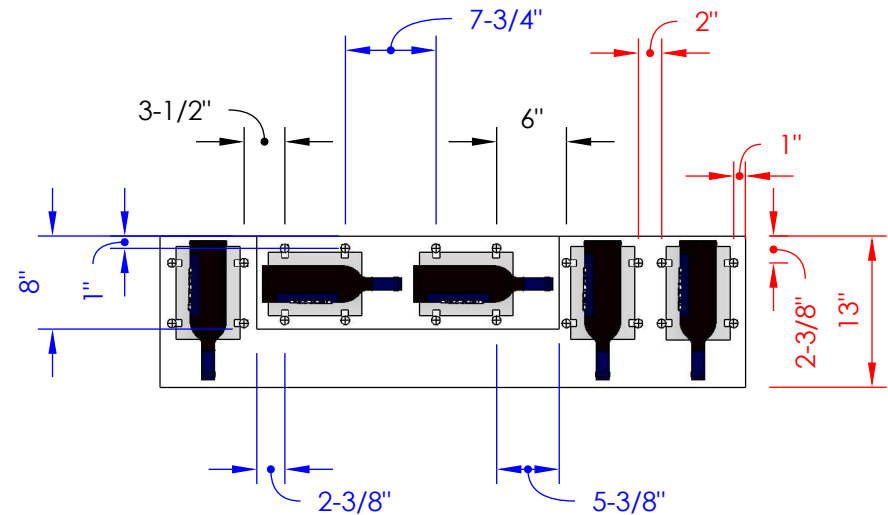

Float Racking: Minimum Spacing Between Bottles & Columns

Elevation

ALL MEASUREMENTS ARE FROM CENTER OF CLIP

Plan View

DIMENSIONS IN RED = NECK FORWARD RACKING
DIMENSIONS IN BLUE = LABEL FORWARD RACKING
DIMENSIONS IN BLACK = LABEL FORWARD RACKING MEETING NECK FORWARD RACKING

ALL MEASUREMENTS ARE FROM CENTER OF MOUNTING LOCATION

Blue Grouse Wine Cellars

604.929.3180

1.888.400.CORK(2675)