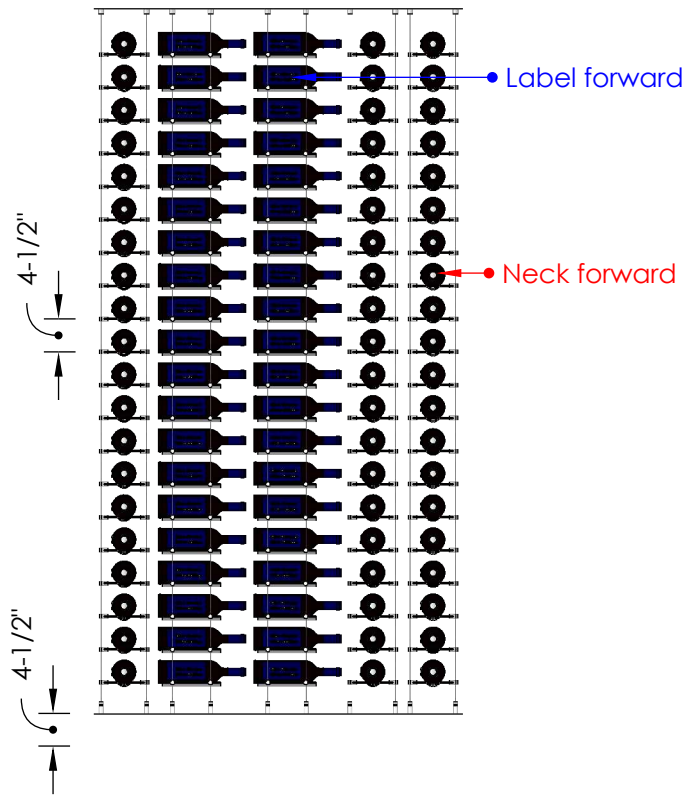

Float Racking: Minimum Spacing Between Bottles & Columns

Elevation

ALL MEASUREMENTS ARE FROM CENTER OF CLIP

Plan View

DIMENSIONS IN RED = NECK FORWARD RACKING
DIMENSIONS IN BLUE = LABEL FORWARD RACKING
DIMENSIONS IN BLACK = LABEL FORWARD RACKING MEETING NECK FORWARD RACKING

ALL MEASUREMENTS ARE FROM CENTER OF MOUNTING LOCATION

Blue Grouse Wine Cellars

604.929.3180

1.888.400.CORK(2675)