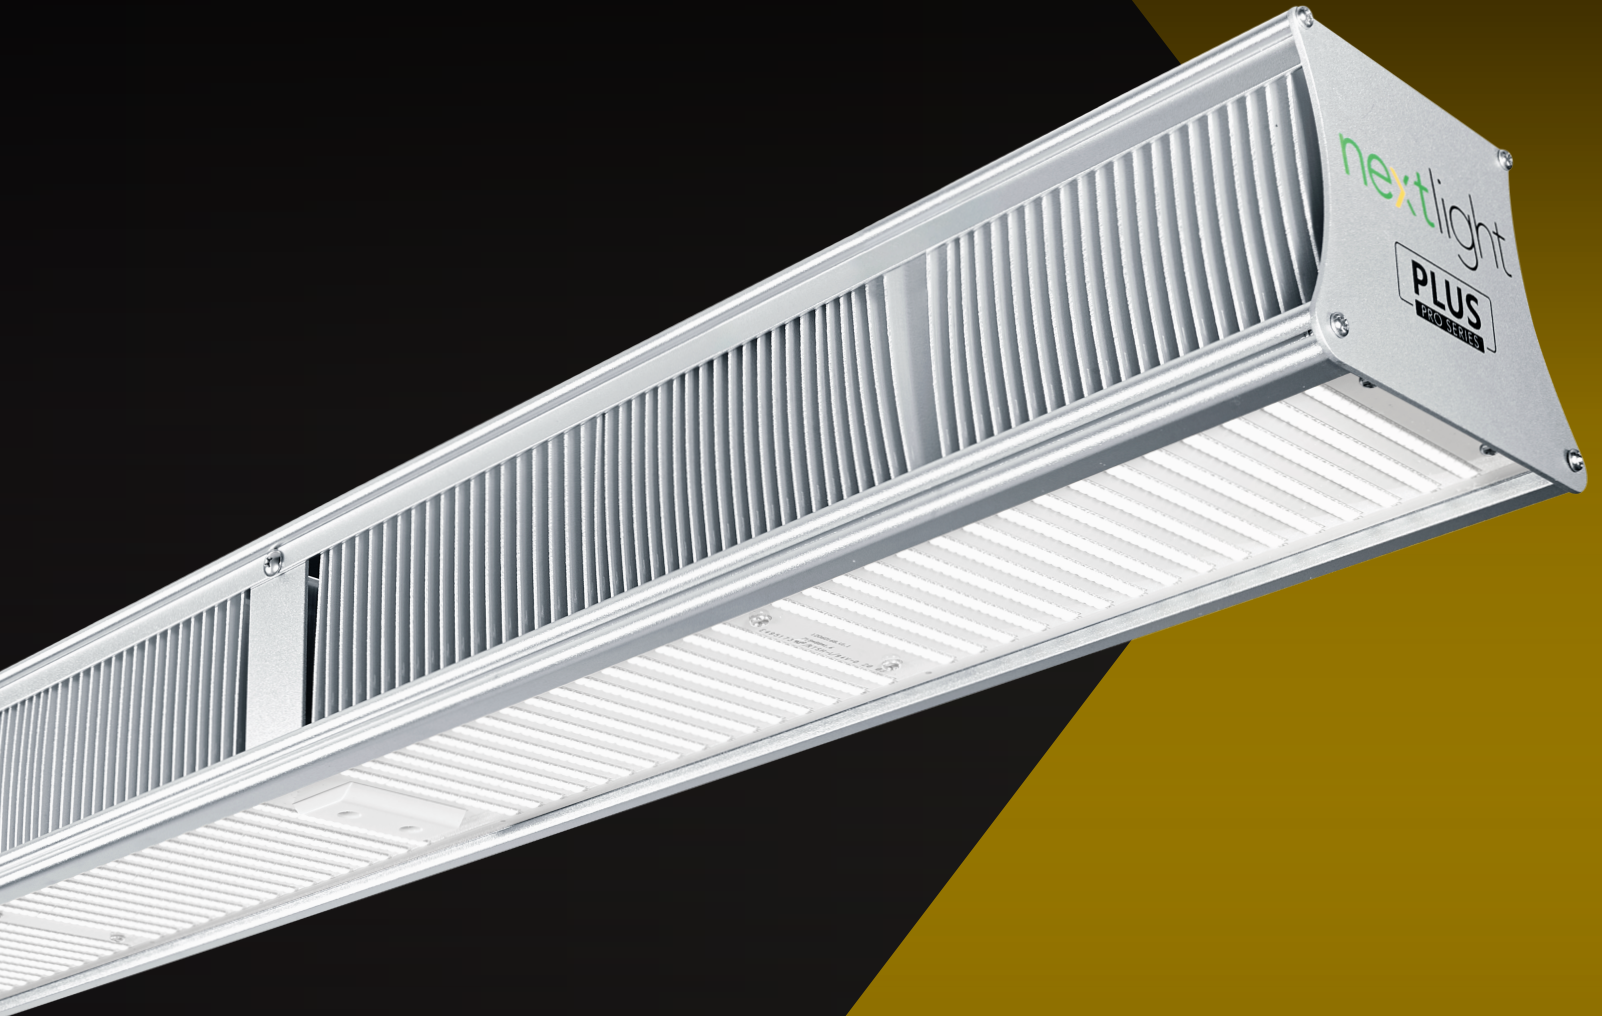

# nextlight **PLUS** PRO SERIES

ENERGY USE  
**320W**

EXTERNAL  
**DIMMING**

WET RATED  
**IP65**

PLUG AND  
**PLAY**

PASSIVELY  
**COOLED**

**5 YEAR**  
WARRANTY

[blazinled.com](http://blazinled.com)

## Package Contents

- 1 Fixture with Attached DC Out Power Cord (2') x1
- 2 Driver x1
- 3 Fixture Hooks x2
- 4 Driver Hooks x2
- 5 NextLight Pro Series Power Cord (10') x1  
(see available Power Cord Voltage Options)
- 6 NextLight Pro Series Control Cable (20') x1