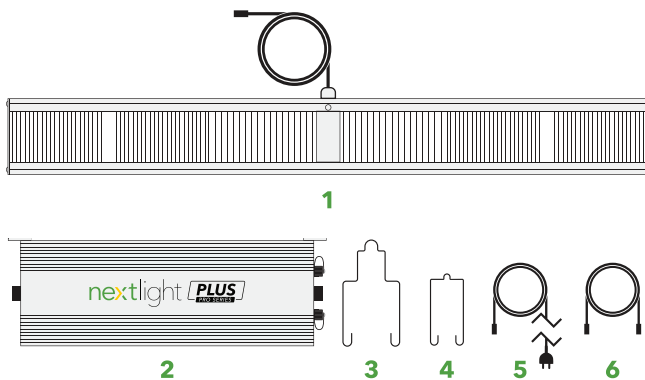

## Package Contents

- 1 Fixture with Attached DC Out Power Cord (2') x1
- 2 Driver x1
- 3 Fixture Hooks x2
- 4 Driver Hooks x2
- 5 NextLight Pro Series Power Cord (10') x1  
(see available Power Cord Voltage Options)
- 6 NextLight Pro Series Control Cable (20') x1

## Product Dimensions