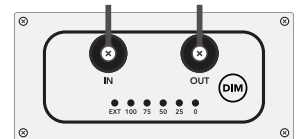

Onboard Dimmer

The Onboard Dimmer allows you to toggle Dim values of 0%, 25%, 50%, 75%, 100% and EXT for external use with *NextLight Control Pro* or *NextLight Adapt Pro*.