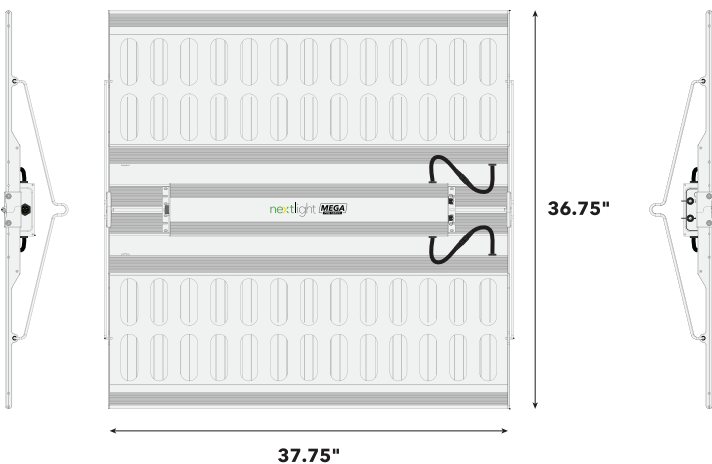

## Package Contents

- 1 Fixture **x1**
- 2 Fixture Hooks **x2**
- 3 NextLight Pro Series Power Cord (10') **x1**  
(see available *Power Cord Voltage Options*)
- 4 NextLight Pro Series Control Cable (10') **x1**

## Product Dimensions

## Technical Specifications

SPECIFICATION	NEXTLIGHT MEGA PRO
Operating Voltage	120-277 VAC
Operating Frequency	50/60 Hz
Input Current	5.34A @ 120V, 2.67A @ 240V, 2.32A @ 277V
PPF	1650
Energy Use	640 Watts (629W @ 277V)
PPF/Watt	2.6
Operating Temperature	-4°F to 104°F (-20°C to 40°C)
BTU Output	2185
Dimensions (in)	37.75 x 36.75 x 3.25
Dimensions (mm)	957 x 933 x 77.3
Weight	26 lbs (11.79 kg)
Warranty	5 Year Limited
Life Rating	Q90 > 50,000 Hours
Certifications	DLC Hort, CE, UL 8800
Environment	IP65, Wet Rated