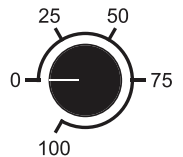

Onboard Dimmer

The Onboard Dimmer allows you to dial in dimming values from 0-100% giving you precise control over your desired light intensity.