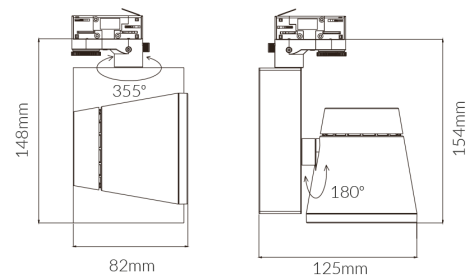

Vibe 13W Warm White LED Track Light With Black Trim

Product Specifications

| | |
|----------------------------|--|
| Luminaire efficacy | 115 lm/W |
| SKU | VBLTL-370-4-3K |
| Product Series | VBLTL-370-SERIES |
| EAN | 9340994407128 |
| Light Colour | Warm White |
| Wattage | 13 W |
| Lumen output | 1500 lm |
| IP rating | 20 |
| Colour Temperature | 3000 K |
| CRI | 80 |
| Beam Angle | 40 Degrees |
| Trim colour | Black |
| Length | 125 mm |
| Height | 154 mm |
| Lifespan | 50000 Hours |
| Warranty | 5 Years |
| Weatherproof | Non-weatherproof |
| Mounting type | Track |
| LED source | SHARP |
| Accessories | Optional 20° and 50° beam angle reflectors available |
| Lamp Type | LED |
| Input voltage | 220V-240V AC 50HZ |
| Working temperature | -20°C ~ 50°C |

Dimensional Drawings

Photometric information available upon request