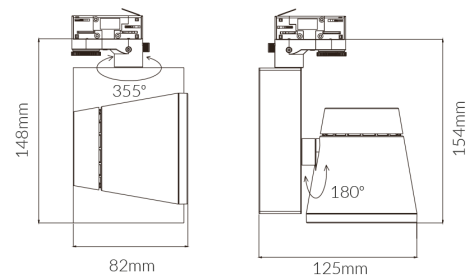

### Product Specifications

|                            |  |
|----------------------------|--|
| <b>Luminaire efficacy</b>  | 115 lm/W   |
| <b>SKU</b>                 | VBLTL-370-1-4K                                       |
| <b>Product Series</b>      | VBLTL-370-SERIES                                     |
| <b>EAN</b>                 | 9340994407111  |
| <b>Light Colour</b>        | Cool White   |
| <b>Wattage</b>             | 13 W   |
| <b>Lumen output</b>        | 1500 lm  |
| <b>IP rating</b>           | 20   |
| <b>Colour Temperature</b>  | 4000 K   |
| <b>CRI</b>                 | 80   |
| <b>Beam Angle</b>          | 40 Degrees   |
| <b>Trim colour</b>         | White  |
| <b>Length</b>              | 125 mm   |
| <b>Height</b>              | 154 mm   |
| <b>Lifespan</b>            | 50000 Hours  |
| <b>Warranty</b>            | 5 Years  |
| <b>Weatherproof</b>        | Non-weatherproof                                     |
| <b>Mounting type</b>       | Track  |
| <b>LED source</b>          | SHARP  |
| <b>Material</b>            | High Strength Aluminium                              |
| <b>Accessories</b>         | Optional 20° and 50° beam angle reflectors available |
| <b>Lamp Type</b>           | LED  |
| <b>Input voltage</b>       | 220V-240V AC 50HZ                                    |
| <b>Working temperature</b> | -20°C ~ 50°C   |

### Dimensional Drawings

*Photometric information available upon request*