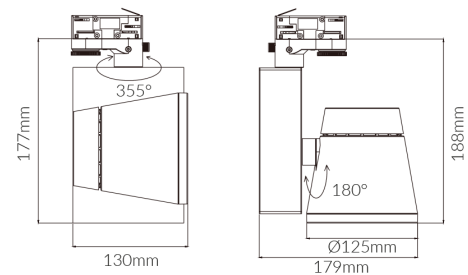

Vibe 32W Cool White LED Track Light With Black Trim

Product Specifications

Luminaire efficacy	131 lm/W
SKU	VLTL-320-4-4K
Track type	3 Circuit
Product Series	VLTL-320-SERIES
EAN	9340994015422
Light Colour	Cool White
Wattage	32 W
Lumen output	4200 lm
IP rating	20
Colour Temperature	4000 K
CRI	80
Beam Angle	40 Degrees
Trim colour	Black
Diameter	125 mm
Length	188 mm
Width	179 mm
Height	130 mm
Lifespan	50000 Hours
Warranty	5 Years
Weatherproof	Non-weatherproof
Mounting type	Track
LED source	SHARP
Dimmable	Non Dimmable
EMC	EN55015
Material	High Strength Aluminium
Lamp Type	LED
Input voltage	220V-240V AC 50HZ
Working temperature	-20°C ~ 50°C

Dimensional Drawings

Photometric information available upon request