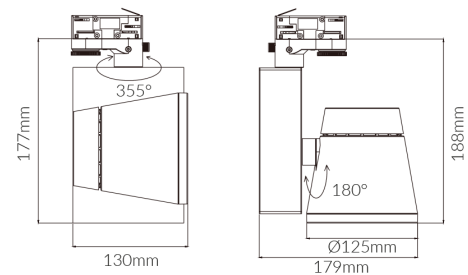

Vibe 32W Warm White LED Track Light With Black Trim

Product Specifications

Luminaire efficacy	131 lm/W
SKU	VBLTL-320-4-3K
Track type	3 Circuit
Product Series	VBLTL-320-SERIES
EAN	9340994015460
Light Colour	Warm White
Wattage	32 W
Lumen output	4200 lm
IP rating	20
Colour Temperature	3000 K
CRI	80
Beam Angle	40 Degrees
Trim colour	Black
Diameter	125 mm
Length	188 mm
Width	179 mm
Height	130 mm
Lifespan	50000 Hours
Warranty	5 Years
Weatherproof	Non-weatherproof
Mounting type	Track
LED source	SHARP
Dimmable	Non Dimmable
EMC	EN55015
Material	High Strength Aluminium
Lamp Type	LED
Input voltage	240 Volt AC 50HZ
Working temperature	-20°C ~ 50°C

Dimensional Drawings

Photometric information available upon request