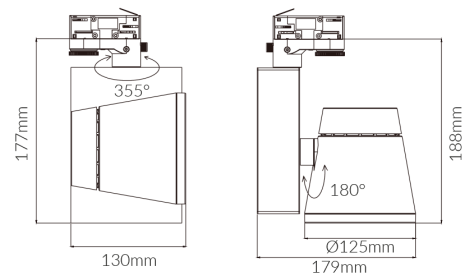

Vibe 32W Cool White LED Track Light With White Trim

Product Specifications

Luminaire efficacy	131 lm/W
SKU	VBLTL-320-1-4K
Track type	3 Circuit
Product Series	VBLTL-320-SERIES
EAN	9340994015415
Light Colour	Cool White
Wattage	32 W
Lumen output	4200 lm
IP rating	20
Colour Temperature	4000 K
CRI	80
Beam Angle	40 Degrees
Trim colour	White
Diameter	125 mm
Length	188 mm
Width	179 mm
Height	130 mm
Lifespan	50000 Hours
Warranty	5 Years
Weatherproof	Non-weatherproof
Mounting type	Track
LED source	SHARP
Dimmable	Non Dimmable
EMC	EN55015
Material	High Strength Aluminium
Lamp Type	LED
Input voltage	220V-240V AC 50HZ
Working temperature	-20°C ~ 50°C

Dimensional Drawings

Photometric information available upon request