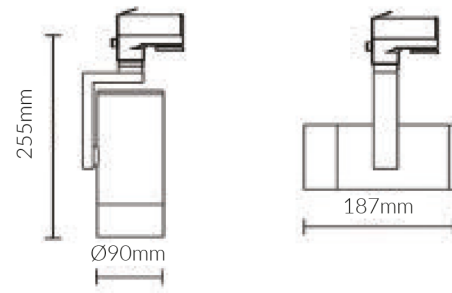

### Product Specifications

<b>Luminaire efficacy</b>	125 lm/W
<b>SKU</b>	VBLTL-125-4-4K
<b>Product Series</b>	VBLTL-125-SERIES
<b>EAN</b>	9340994407630
<b>Light Colour</b>	Cool White
<b>Wattage</b>	20 W
<b>Lumen output</b>	2500 lm
<b>IP rating</b>	20
<b>Colour Temperature</b>	4000 K
<b>CRI</b>	80
<b>Beam Angle</b>	40 Degrees
<b>Trim colour</b>	Black
<b>Diameter</b>	90 mm
<b>Length</b>	187 mm
<b>Height</b>	255 mm
<b>Lifespan</b>	50000 Hours
<b>Warranty</b>	5 Years
<b>Weatherproof</b>	Non-weatherproof
<b>Mounting type</b>	Track
<b>LED source</b>	CITIZEN
<b>Dimmable</b>	Non Dimmable
<b>Material</b>	Aluminium
<b>Accessories</b>	Three Circuit Track version available upon request
<b>Lamp Type</b>	LED
<b>Input voltage</b>	220V-240V AC 50HZ
<b>Working temperature</b>	-20°C ~ 50°C

### Dimensional Drawings

*Photometric information available upon request*