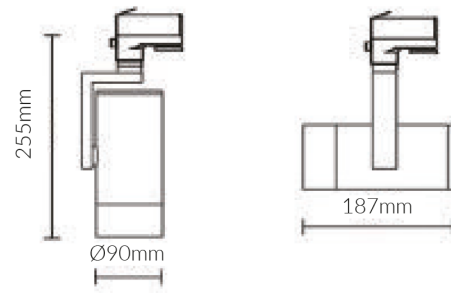

### Product Specifications

<b>Luminaire efficacy</b>	125 lm/W
<b>SKU</b>	VBLTL-125-4-3K
<b>Product Series</b>	VBLTL-125-SERIES
<b>EAN</b>	9340994407623
<b>Light Colour</b>	Warm White
<b>Wattage</b>	20 W
<b>Lumen output</b>	2500 lm
<b>IP rating</b>	20
<b>Colour Temperature</b>	3000 K
<b>CRI</b>	80
<b>Beam Angle</b>	40 Degrees
<b>Trim colour</b>	Black
<b>Diameter</b>	90 mm
<b>Length</b>	187 mm
<b>Height</b>	255 mm
<b>Lifespan</b>	50000 Hours
<b>Warranty</b>	5 Years
<b>Weatherproof</b>	Non-weatherproof
<b>Mounting type</b>	Track
<b>LED source</b>	CITIZEN
<b>Dimmable</b>	Non Dimmable
<b>Material</b>	Aluminium
<b>Accessories</b>	Three Circuit Track version available upon request
<b>Lamp Type</b>	LED
<b>Input voltage</b>	220V-240V AC 50HZ
<b>Working temperature</b>	-20°C ~ 50°C

### Dimensional Drawings

*Photometric information available upon request*