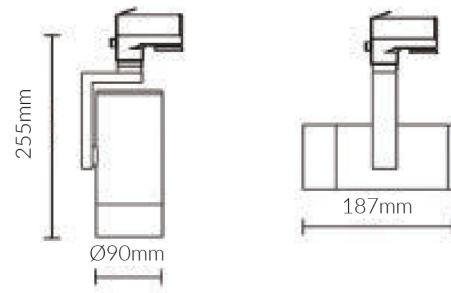

Vibe 20W Cool White LED Track Lighting With White Trim

Product Specifications

Luminaire efficacy	125 lm/W
SKU	VBLTL-125-1-4K
Product Series	VBLTL-125-SERIES
EAN	9340994407616
Light Colour	Cool White
Wattage	20 W
Lumen output	2500 lm
IP rating	20
Colour Temperature	4000 K
CRI	80
Beam Angle	40 Degrees
Trim colour	White
Diameter	90 mm
Length	187 mm
Height	255 mm
Lifespan	50000 Hours
Warranty	5 Years
Weatherproof	Non-weatherproof
Mounting type	Track
LED source	CITIZEN
Dimmable	Non Dimmable
Material	Aluminium
Accessories	Three Circuit track available upon request
Lamp Type	LED
Input voltage	220V-240V AC 50HZ
Working temperature	-20°C ~ 50°C

Dimensional Drawings

Photometric information available upon request