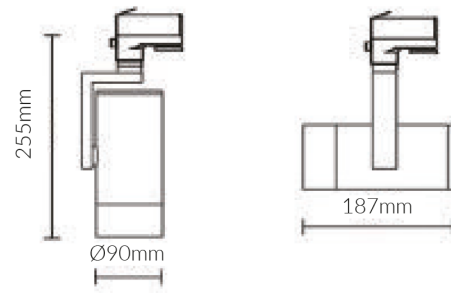

Vibe 20W Warm White LED Track Lighting With White Trim

Product Specifications

Luminaire efficacy	125 lm/W
SKU	VBLTL-125-1-3K
Product Series	VBLTL-125-SERIES
EAN	9340994407609
Light Colour	Warm White
Wattage	20 W
Lumen output	2500 lm
IP rating	20
Colour Temperature	3000 K
CRI	80
Beam Angle	40 Degrees
Trim colour	White
Diameter	90 mm
Length	187 mm
Height	255 mm
Lifespan	50000 Hours
Warranty	5 Years
Weatherproof	Non-weatherproof
Mounting type	Track
LED source	CITIZEN
Dimmable	Non Dimmable
Material	Aluminium
Accessories	Three Circuit track available upon request
Lamp Type	LED
Input voltage	220V-240V AC 50HZ
Working temperature	-20°C ~ 50°C

Dimensional Drawings

Photometric information available upon request