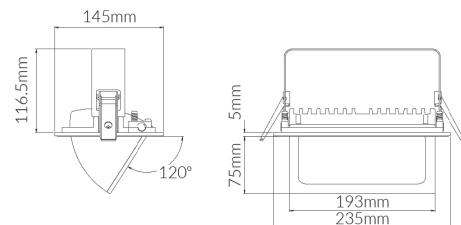

35W Cool White Rectangular LED Shoplight

Product Specifications

Luminaire efficacy	89 lm/W
SKU	VBLDL-368-1-40K
EAN	9340994408354
Light Colour	Cool White
Wattage	35 W
Lumen output	3200 lm
Colour Temperature	4000 K
CRI	80
Beam Angle	100 Degrees
Trim colour	White
Cut out	225 mm
Length	235 mm
Width	145 mm
Height	117 mm
Lifespan	30000 Hours
Warranty	3 Years
Mounting type	Surface
Wiring method	Flex & Plug
LED source	EPISTAR
Dimmable	Non Dimmable
Constant current/voltage	Constant Current
Lamp Type	LED
Input voltage	220V-240V AC 50HZ
Working temperature	-20°C ~ 60°C

Dimensional Drawings

Cut Out: 225mm x 135mm 

Photometric information available upon request